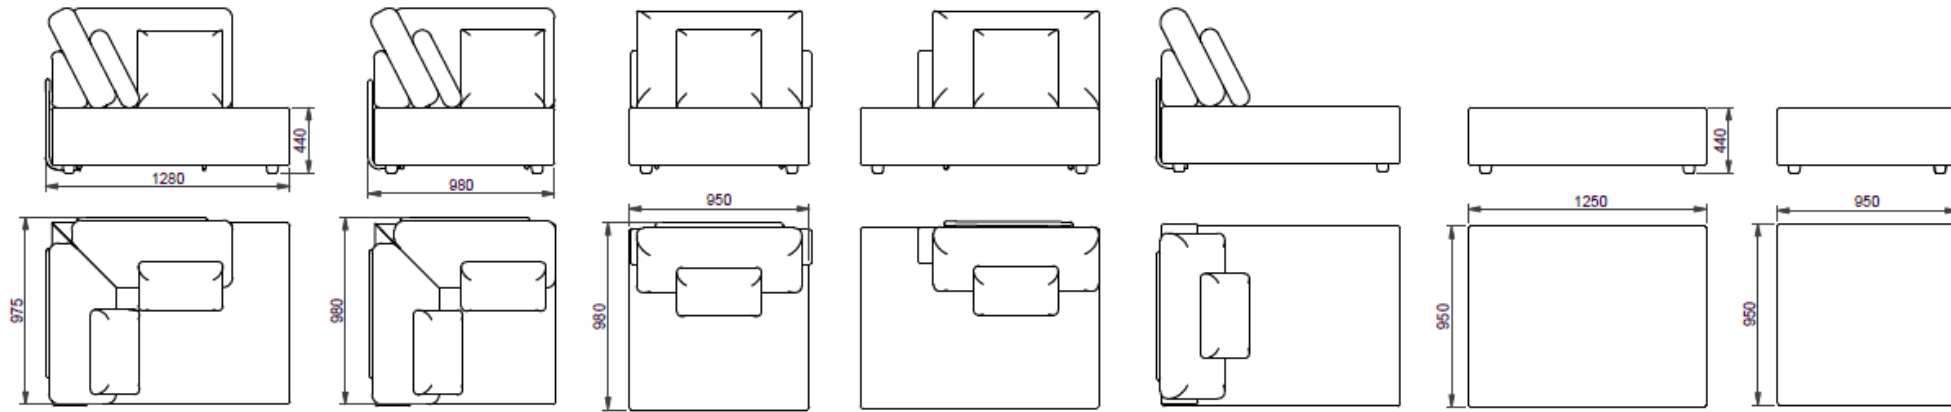

### Dimensions

Width	According to the selected element,
Depth	see Datasheet
Height	780mm (with 40mm leg)   860mm (with 120mm leg)
Seating height	350mm (with 40mm leg)   430mm (with 120mm leg)

Tolerance of the upholstered measurements +/- 20mm

## Dimensions

Corner 128

Corner 98

Seat 95

Open Corner 125

Divan

Stool 125

Stool 95