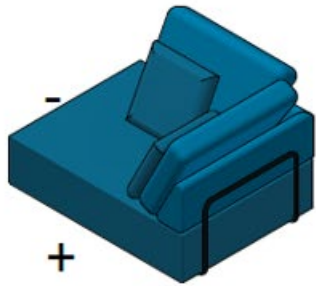

Corner 128 right