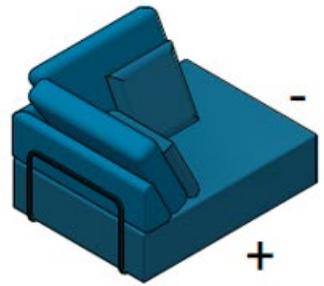

### Dimensions

Width	According to the selected element,
Depth	see Datasheet
Height	780mm (with 40mm leg)   860mm (with 120mm leg)
Seating height	350mm (with 40mm leg)   430mm (with 120mm leg)

Tolerance of the upholstered measurements +/- 20mm

## Dimensions

Corner 128

Corner 98

Seat 95

Open Corner 125

Divan

Stool 125

Stool 95

Metal part on the back can be hidden by upholstered cover. You can choose from standard ISKU metal colors and upholstery materials.

# Naked

Connecting modules and accessories

You can create multiple different sofa combinations by connecting sofas together with connection plate. Picture shows what connections you can do, plus (+) marking on the pictures allows you to connect the sofas.