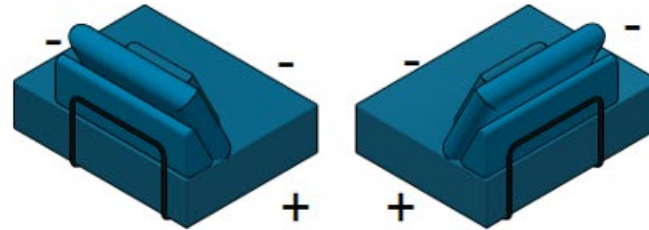

### Dimensions

Width	According to the selected element,
Depth	see Datasheet
Height	780mm (with 40mm leg)   860mm (with 120mm leg)
Seating height	350mm (with 40mm leg)   430mm (with 120mm leg)

Tolerance of the upholstered measurements +/- 20mm

Metal part on the back can be hidden by upholstered cover. You can choose from standard ISKU metal colors and upholstery materials.

# Naked

Connecting modules and accessories

You can create multiple different sofa combinations by connecting sofas together with connection plate. Picture shows what connections you can do, plus (+) marking on the pictures allows you to connect the sofas.

Corner 128 left

Corner 128 right

Stool 125

Open Corner 125

Corner 98

Seat 95

Stool 95

Divan