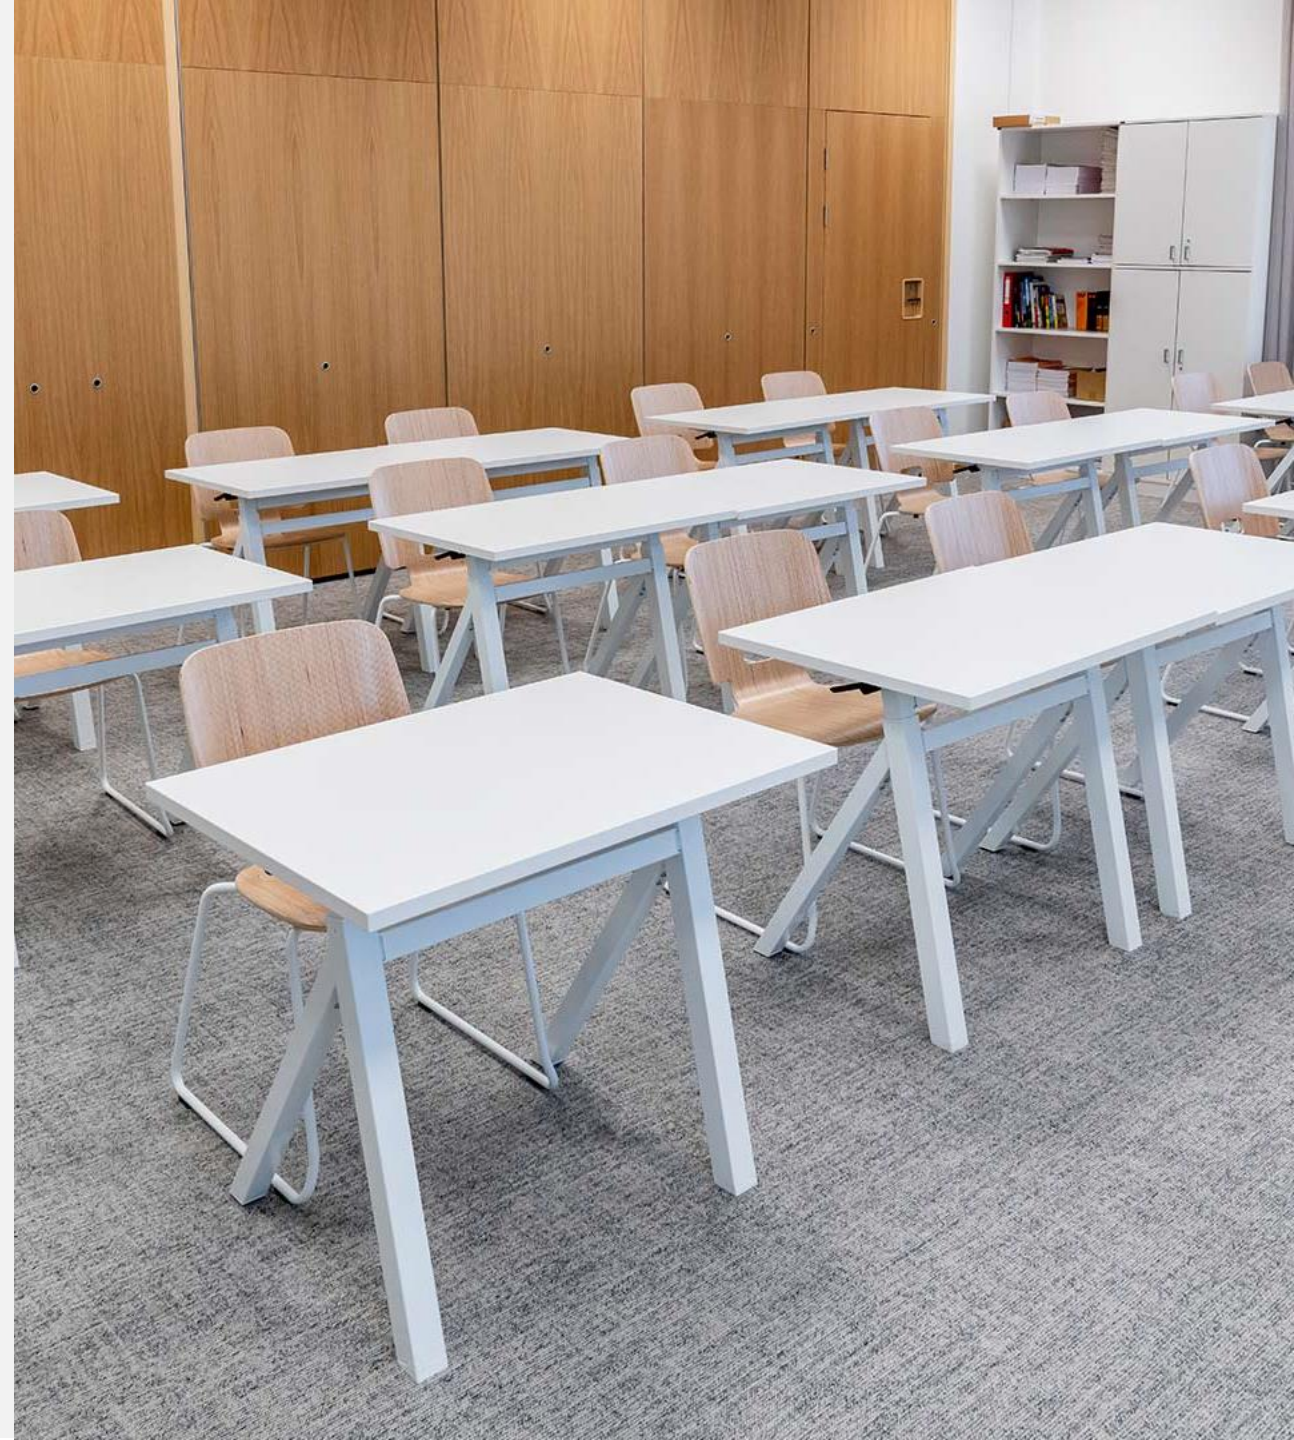

Bird

HEIGHT-ADJUSTABLE TABLE

Design ISKU Team

Height-adjustable and ergonomic student desk with gas spring. Suitable for students for all heights and great for standing work. The Bird table has a height adjustment range of 450 mm. Table comes with an easy-to-clean antimicrobial high-pressure laminate with durable laser edges. Backpack hook as a standard.

Materials and finishing

Tabletop	ISKU standard melamine: light gray, white ISKU standard laminates: white, light gray, birch ISKU standard HPL Laminates: white, black, oak, birch, light gray ISKU standard Natural veneers: beech, birch, ash, oak and standard stained colors
Frame	Powder-coated steel, white, black or silver.

Dimensions

Width	700 mm
Depth	500 mm 600 mm
Height	705-1175 mm

BIRD

HEIGHT-ADJUSTABLE TABLE

Datasheet

Backpack hook as a standard on the left side of the lid.

Easy height adjustment:
The height is adjusted by turning the handle on the side of the table. Height adjustment range 705-1175mm.