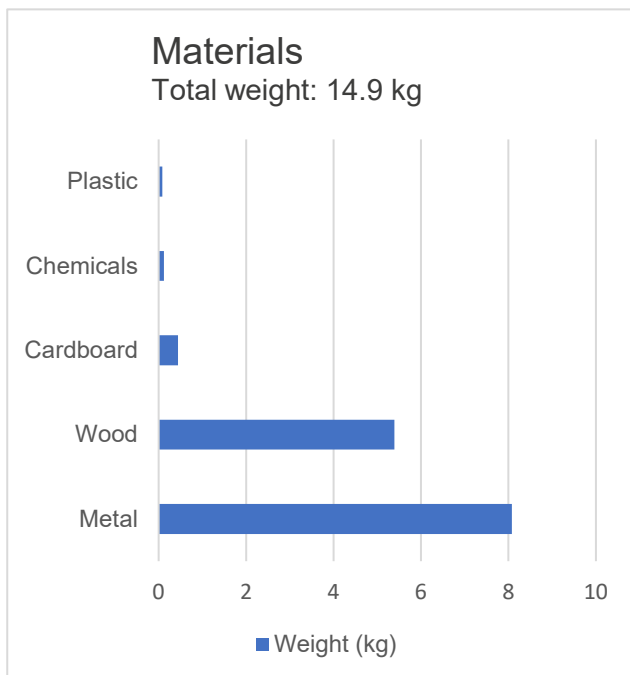

ISKU

Product card

27/3/2024

ISKU

Product name:	Prima 1130 desk 5-7 Lam 221 ABS
Product type:	Desk
Item number:	203865
Total emissions (Cradle-to-Gate):	11.21 kg CO ₂ e
Total emissions (Cradle-to-Grave):	16.29 kg CO ₂ e

Recycling instructions

ISKU has designed the product so that the metal parts of the product can be easily removed and recycled in metal collection. Packaging materials (cardboard and plastic) are recycled in cardboard and plastic collection. The rest of the product is assumed to go into mixed waste.

The calculation has been carried out according to ISO 14067 by Green Carbon.

GreenCarbon