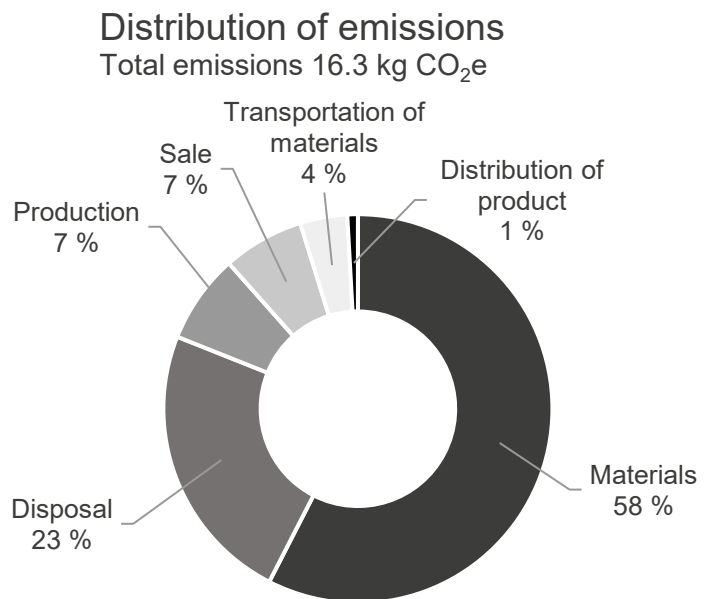

ISKU

Product card

27/3/2024

ISKU

Product name:	Prima 1130 desk 5-7 Lam 221 ABS
Product type:	Desk
Item number:	203865
Total emissions (Cradle-to-Gate):	11.21 kg CO ₂ e
Total emissions (Cradle-to-Grave):	16.29 kg CO ₂ e

Recycling instructions

ISKU has designed the product so that the metal parts of the product can be easily removed and recycled in metal collection. Packaging materials (cardboard and plastic) are recycled in cardboard and plastic collection. The rest of the product is assumed to go into mixed waste.

The calculation has been carried out according to ISO 14067 by Green Carbon.

GreenCarbon