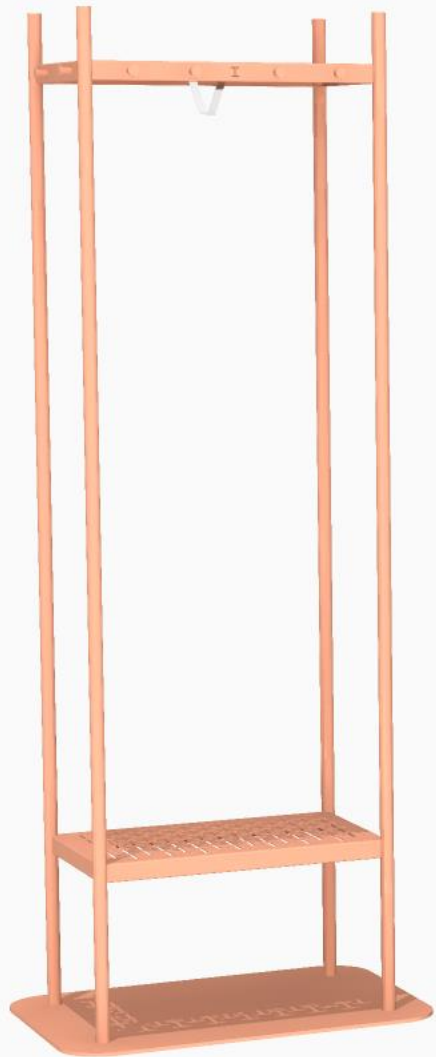

## Dimensions

Width: 430 mm  
Depth: 395 mm  
Height: 1605 mm

28/11/2023

**ISKU**  
Since 1928

# 4Square

Clothing rack

Design Petteri Häkkinen

4Square clothing rack is a perfect blend of form and function that elevates the look of any space. Available in a variety of vibrant shades, this chic product not only adds a pop of color but also enhances the overall aesthetic of your lobby or waiting area. This stable coat rack is equipped with twelve coat hooks, providing ample space for your belongings. Easily movable, the rack adapts to your changing needs, effortlessly transitioning from one space to another. Crafted from high-quality steel, it provides the perfect balance between beauty and safety, giving a sophisticated finishing touch to your surroundings. Chromed clothes rail as an accessory to complement the 4Square.

## Materials and finishing

Metal: black, white, silver, forest green, stone grey, taupe, raspberry, sunny yellow, sky blue

## Dimensions

Width: 620 mm  
Depth: 420 mm  
Height: 1605 mm

28/11/2023

**ISKU**  
Since 1928

\*clothing rail available as an accessory for 4Square

4Square tuottamukellinen

tuotekuusi viiteellinen

**ISKU**  
Since 1928