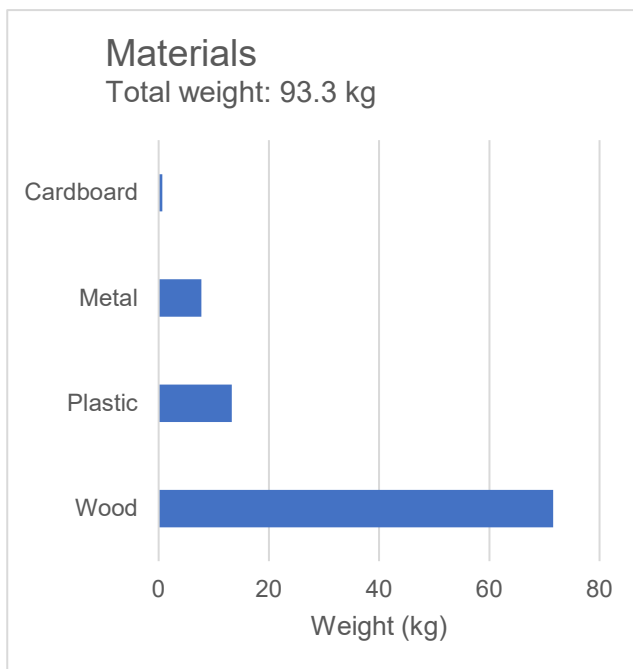

The calculation has been carried out according to ISO 14067 by Green Carbon.

GreenCarbon

ISKU

Product card

14/06/2022

ISKU

Product name:	Tendo sliding door cabinet 80/43/126
Product type:	Storage
Item number:	210798
Total emissions (Cradle-to-Gate):	56.1 kg CO ₂ e
Total emissions (Cradle-to-Grave):	83.2 kg CO ₂ e

Recycling Instructions

ISKU has designed the product so that the metal parts of the product can be easily removed and recycled in metal collection. Packaging materials (cardboard and plastic) are recycled in cardboard and plastic collection. The rest of the product is assumed to go into mixed waste.

The calculation has been carried out according to ISO 14067 by Green Carbon.

GreenCarbon

ISKU

Product card

14/06/2022

ISKU

Product name:	Tendo storage cabinet
Product type:	Storage
Item number:	215574
Total emissions (Cradle-to-Gate):	76.6 kg CO ₂ e
Total emissions (Cradle-to-Grave):	120.4 kg CO ₂ e

The calculation has been carried out according to ISO 14067 by Green Carbon.