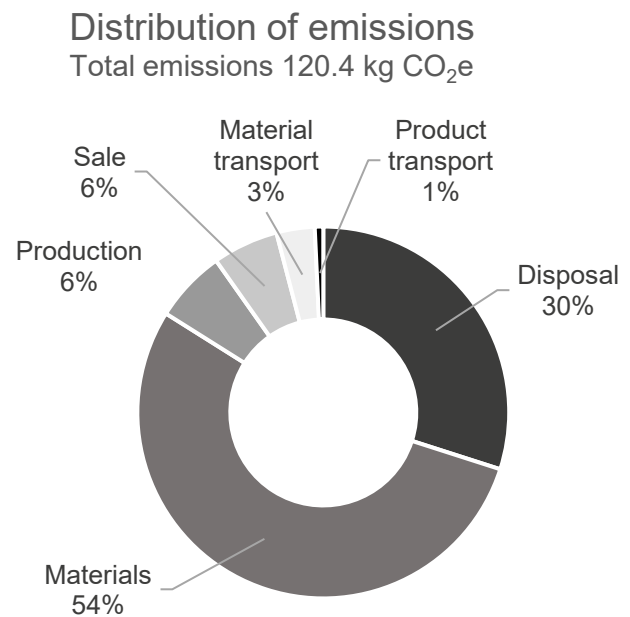

Recycling Instructions

ISKU has designed the product so that the metal parts of the product can be easily removed and recycled in metal collection. Packaging materials (cardboard and plastic) are recycled in cardboard and plastic collection. The rest of the product is assumed to go into mixed waste.

The calculation has been carried out according to ISO 14067 by Green Carbon.

GreenCarbon

ISKU

Product card

14/06/2022

ISKU

Product name:	Tendo storage cabinet
Product type:	Storage
Item number:	215574
Total emissions (Cradle-to-Gate):	76.6 kg CO ₂ e
Total emissions (Cradle-to-Grave):	120.4 kg CO ₂ e