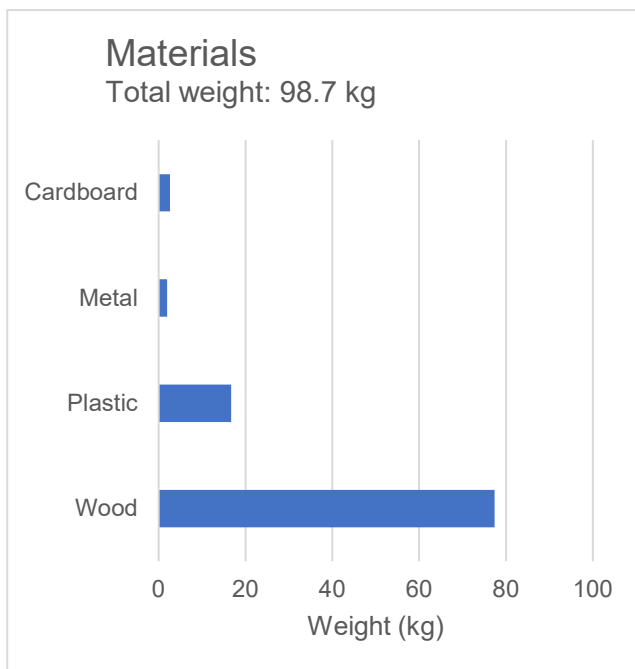

ISKU

Product card

14/06/2022

ISKU

Product name:	Tendo cabinet with doors 80/43/202
Product type:	Storage
Item number:	237816
Total emissions (Cradle-to-Gate):	86.8 kg CO ₂ e
Total emissions (Cradle-to-Grave):	134.9 kg CO ₂ e

The calculation has been carried out according to ISO 14067 by Green Carbon.

GreenCarbon

ISKU

Product card

14/06/2022

ISKU

Product name:	Tendo sliding door cabinet 80/43/126
Product type:	Storage
Item number:	210798
Total emissions (Cradle-to-Gate):	56.1 kg CO ₂ e
Total emissions (Cradle-to-Grave):	83.2 kg CO ₂ e

The calculation has been carried out according to ISO 14067 by Green Carbon.