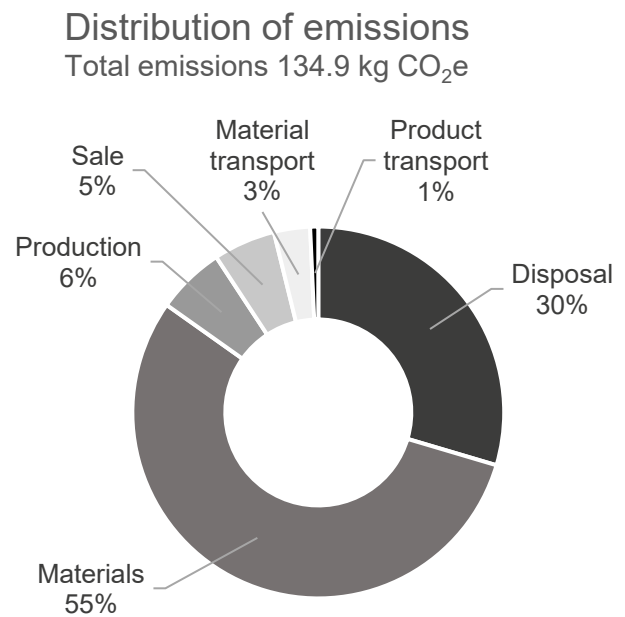

ISKU

Product card

14/06/2022

ISKU

Product name:	Tendo cabinet with doors 80/43/202
Product type:	Storage
Item number:	237816
Total emissions (Cradle-to-Gate):	86.8 kg CO ₂ e
Total emissions (Cradle-to-Grave):	134.9 kg CO ₂ e

Recycling Instructions

ISKU has designed the product so that the metal parts of the product can be easily removed and recycled in metal collection. Packaging materials (cardboard and plastic) are recycled in cardboard and plastic collection. The rest of the product is assumed to go into mixed waste.

The calculation has been carried out according to ISO 14067 by Green Carbon.

GreenCarbon

ISKU

Product card

14/06/2022

ISKU

Product name:	Tendo sliding door cabinet 80/43/126
Product type:	Storage
Item number:	210798
Total emissions (Cradle-to-Gate):	56.1 kg CO ₂ e
Total emissions (Cradle-to-Grave):	83.2 kg CO ₂ e