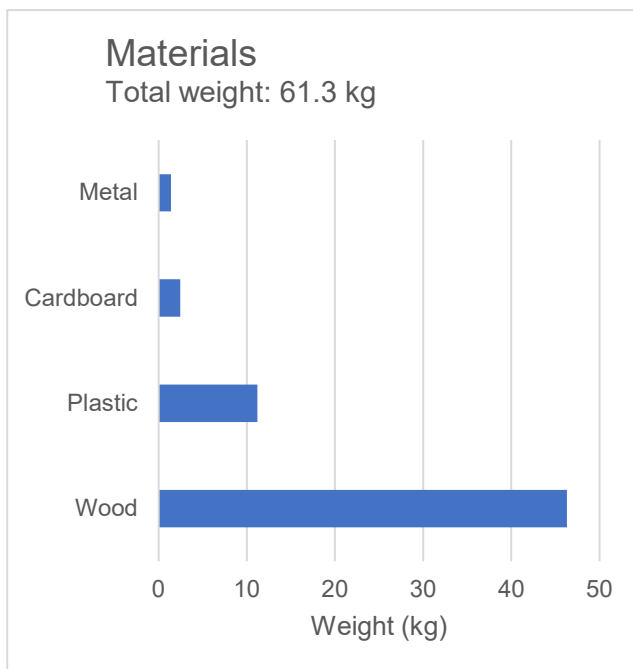

ISKU

Product card

14/06/2022

ISKU

Product name:	Tendo cabinet with doors 80/43/202
Product type:	Storage
Item number:	237816
Total emissions (Cradle-to-Gate):	86.8 kg CO ₂ e
Total emissions (Cradle-to-Grave):	134.9 kg CO ₂ e

The calculation has been carried out according to ISO 14067 by Green Carbon.

GreenCarbon

ISKU

Product card

14/06/2022

ISKU

Product name:	Tendo sliding door cabinet 80/43/126
Product type:	Storage
Item number:	210798
Total emissions (Cradle-to-Gate):	56.1 kg CO ₂ e
Total emissions (Cradle-to-Grave):	83.2 kg CO ₂ e

The calculation has been carried out according to ISO 14067 by Green Carbon.

GreenCarbon

ISKU

Product card

14/06/2022

ISKU

Product name:	Tendo storage cabinet
Product type:	Storage
Item number:	215574
Total emissions (Cradle-to-Gate):	76.6 kg CO ₂ e
Total emissions (Cradle-to-Grave):	120.4 kg CO ₂ e

The calculation has been carried out according to ISO 14067 by Green Carbon.