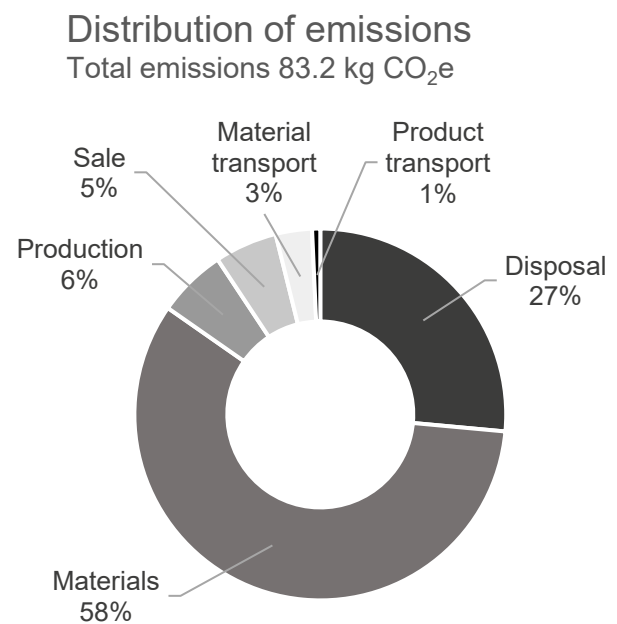

Recycling Instructions

ISKU has designed the product so that the metal parts of the product can be easily removed and recycled in metal collection. Packaging materials (cardboard and plastic) are recycled in cardboard and plastic collection. The rest of the product is assumed to go into mixed waste.

The calculation has been carried out according to ISO 14067 by Green Carbon.

GreenCarbon

ISKU

Product card

14/06/2022

ISKU

Product name:	Tendo sliding door cabinet 80/43/126
Product type:	Storage
Item number:	210798
Total emissions (Cradle-to-Gate):	56.1 kg CO ₂ e
Total emissions (Cradle-to-Grave):	83.2 kg CO ₂ e