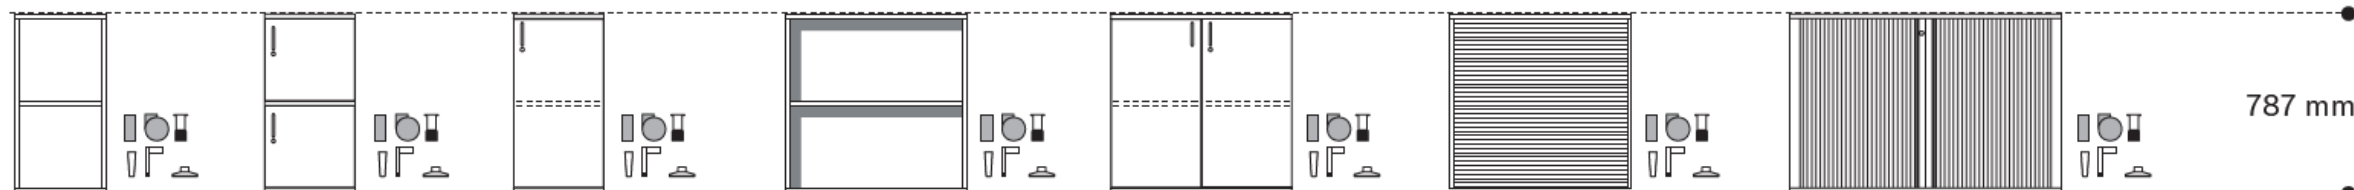

Mitat ja lisätiedot

Open shelf cabinet
800/1000 mm

Door cabinet
800/1000 mm

Locker cabinet
800 mm

Vertical front roll
cabinet
600/800/1000 mm

Open shelf cabinet
800/1000 mm

Door cabinet
800/1000 mm

Open shelf
cabinet
400 mm