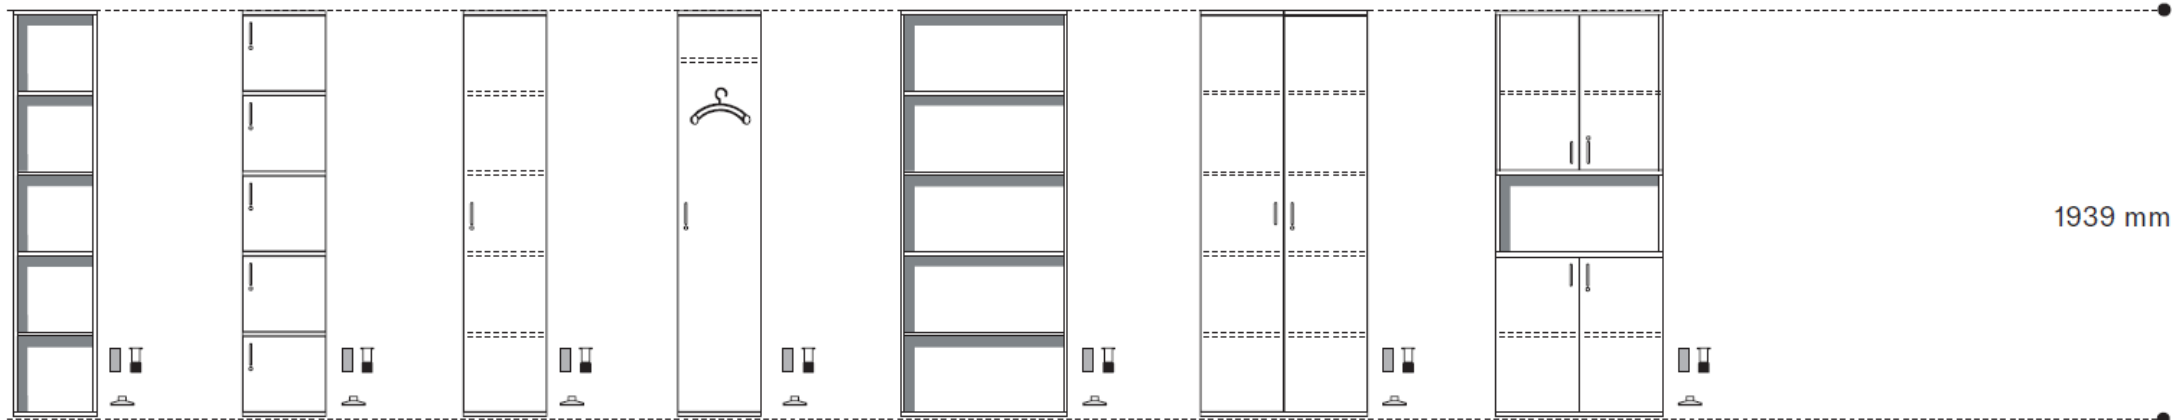

Open shelf
cabinet
400 mm

Single door
locker cabinet
400 mm

Single door
cabinet
400/600 mm

Wardrobe
cabinet
400/600 mm

Open shelf
cabinet
600/800 mm

Door cabinet
600/800 mm

Door cabinet
with open
shelf
800 mm

1939 mm