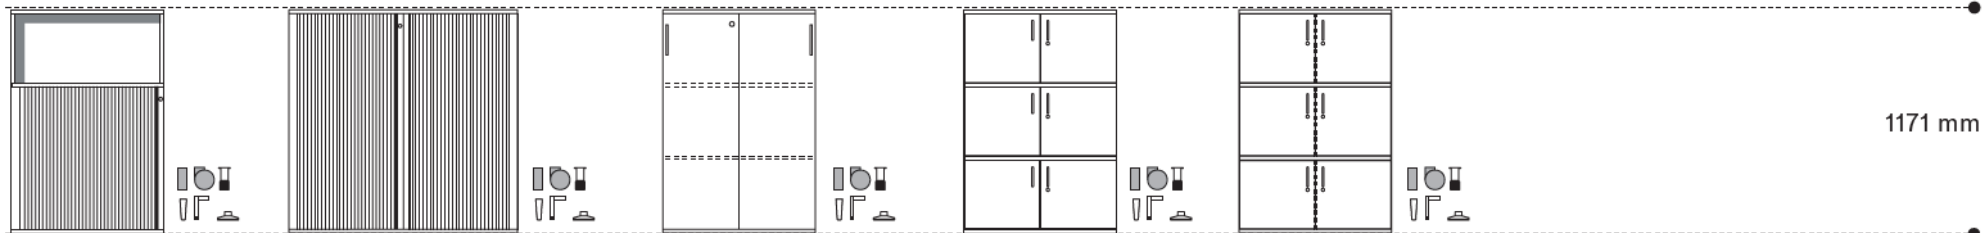

Horizontal front
cabinet with open
shelf
800 mm

Horizontal roll
front cabinet
1200 mm

Sliding door cabinet
800/1000/1200 mm

Door cabinet
800 mm

Locker cabinet
800 mm

1171 mm