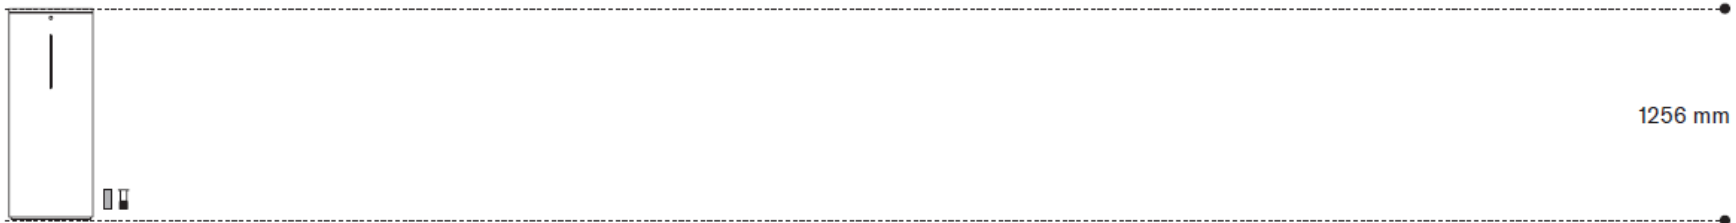

2007-4
Drawer
427 mm

565 mm

Tendo 427 mm deep elements

Mobili
600 mm

1256 mm

Tendo 800/900 mm deep elements

Storage tower
450 mm

1256 mm