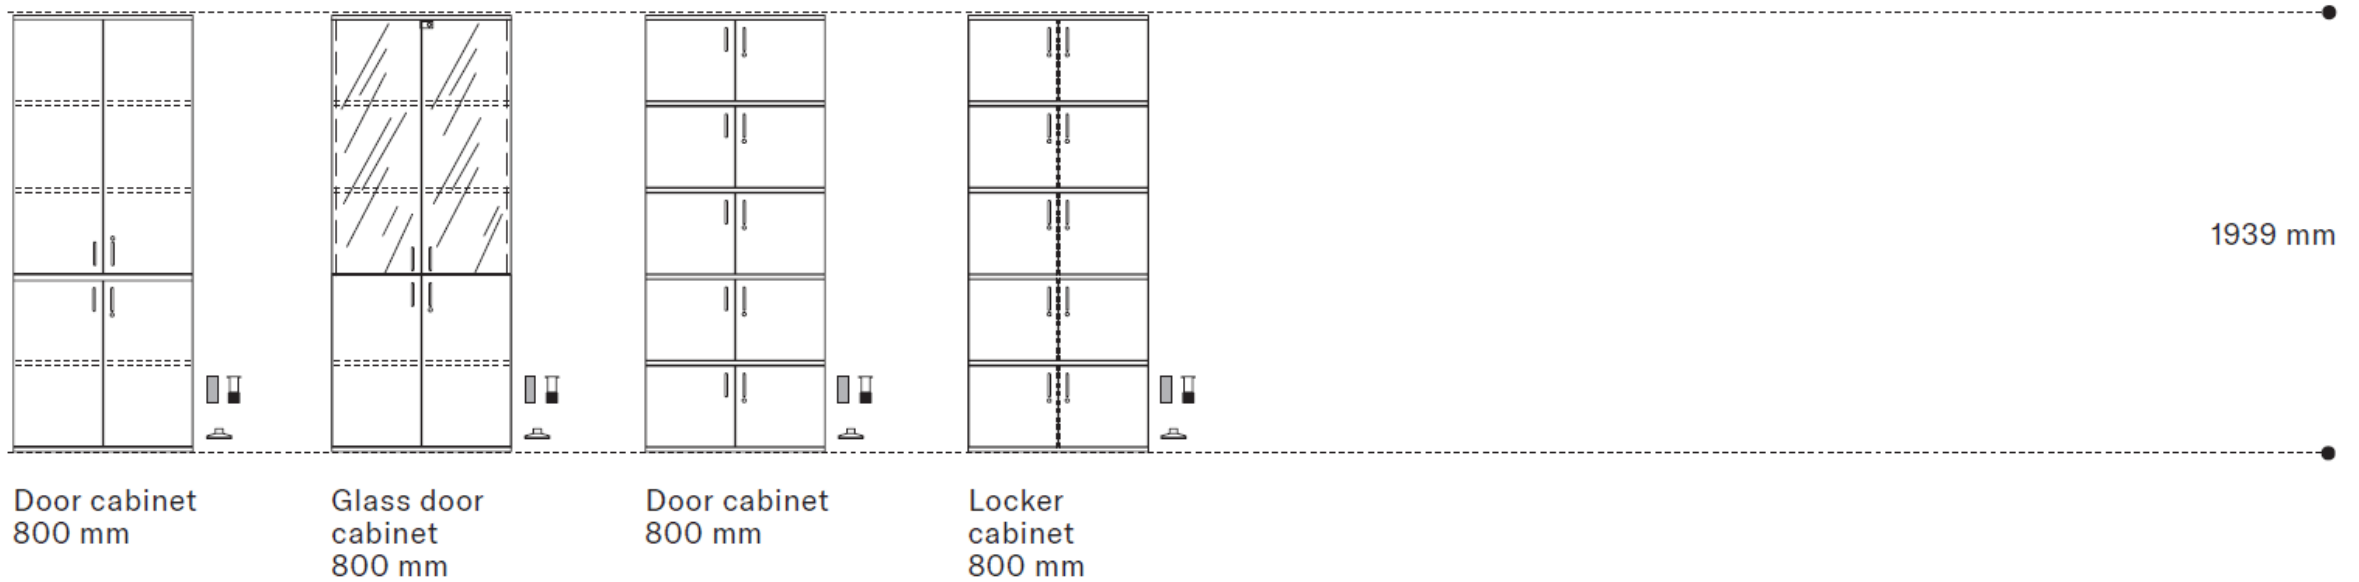

Mitat ja lisätiedot