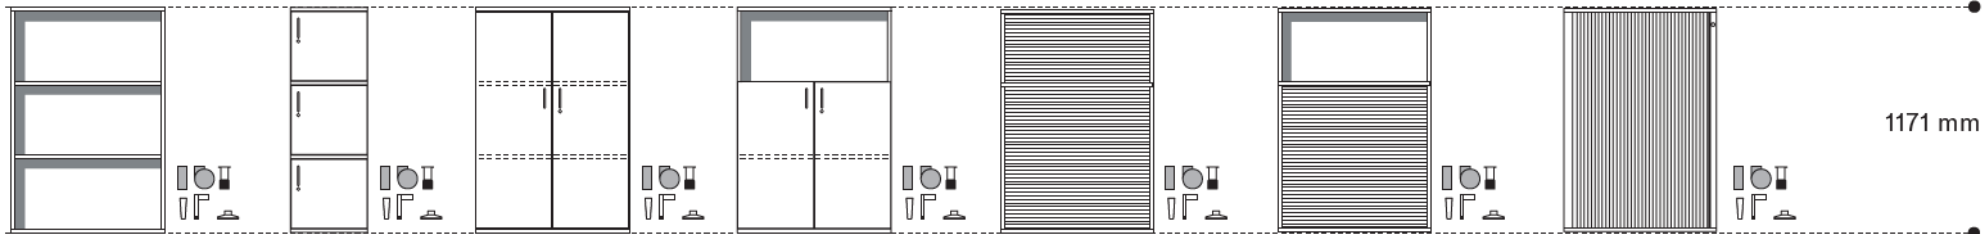

Open shelf cabinet
600/800/1000 mm

Single door
locker cabinet
400 mm

Door cabinet
600/800/1000 mm

Shelf unit with
bottom doors
600/800/1000 mm

Vertical roll front
cabinet 800 mm

Vertical roll front
cabinet with
open shelf
800 mm

Horizontal roll
front cabinet
800 mm

1171 mm