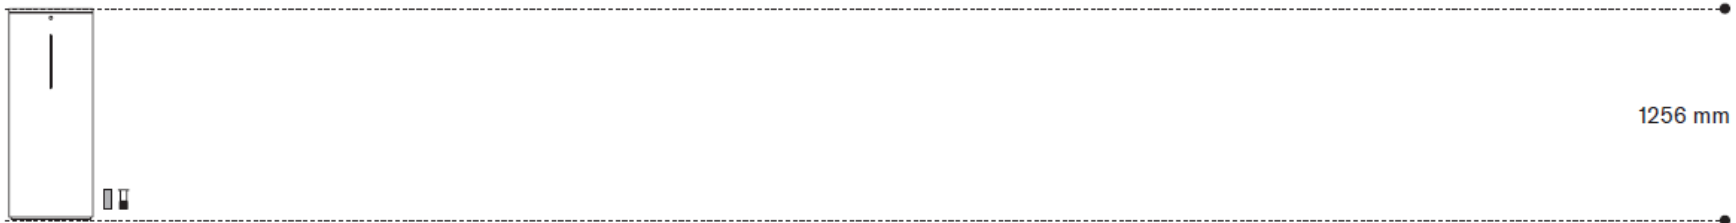

Tendo 800/900 mm deep elements

Storage tower
450 mm

1256 mm