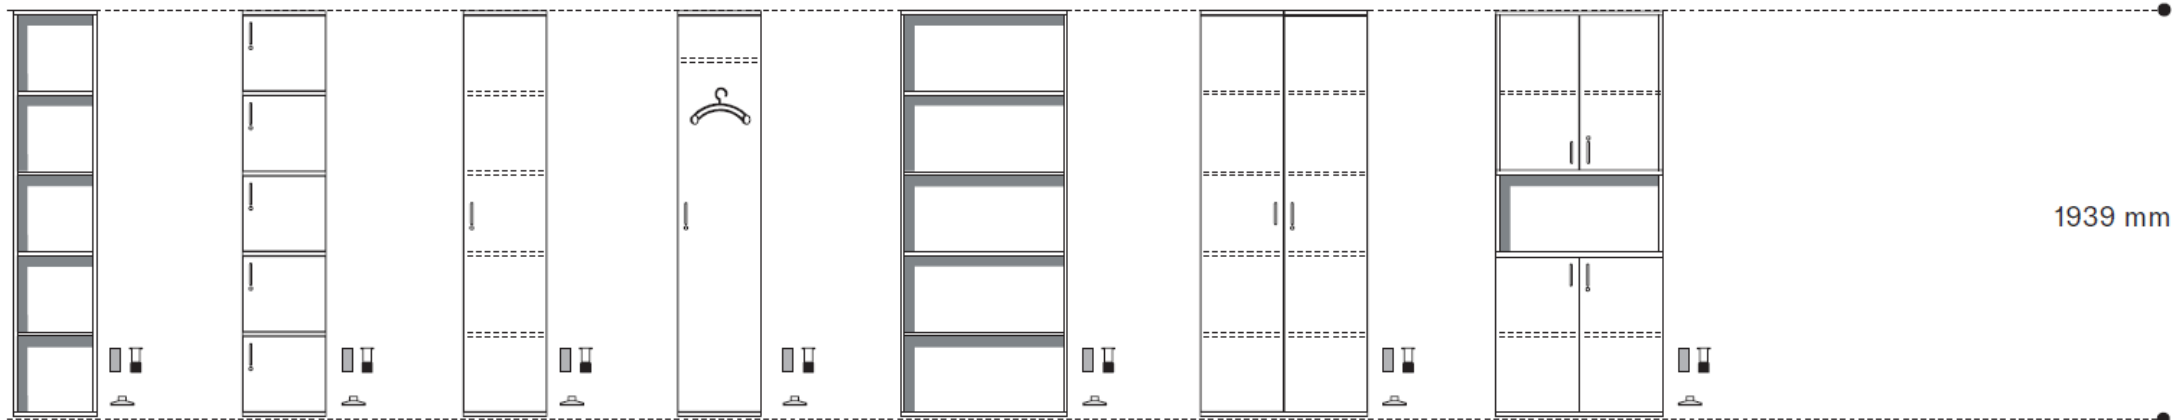

# Mitat ja lisätiedot

1555 mm

Horizontal roll  
front cabinet  
800 mm

Horizontal front  
cabinet with open  
shelf  
800 mm

Glass door  
cabinet  
800 mm

1939 mm

Open shelf  
cabinet  
400 mm

Single door  
locker cabinet  
400 mm