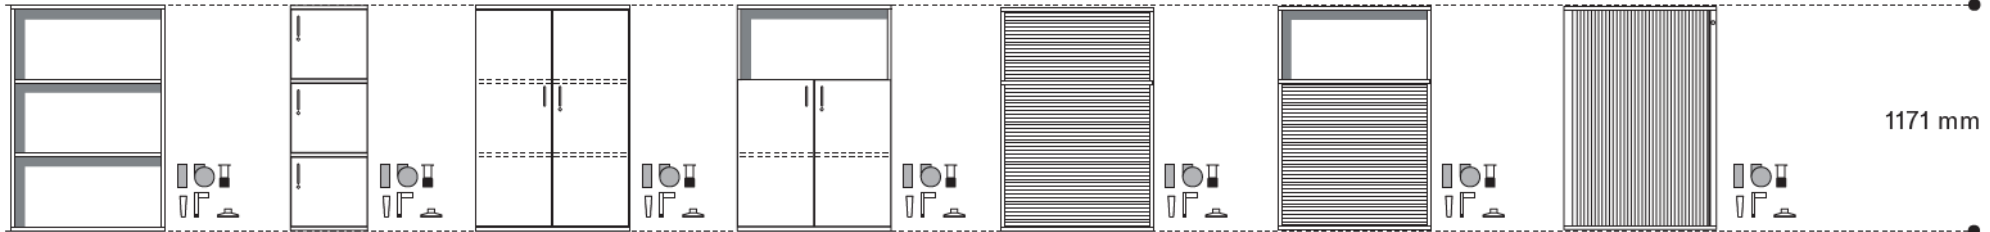

# Mitat ja lisätiedot

Sliding door cabinet  
800/1000/1200 mm

Door cabinet  
800 mm

Locker cabinet  
800 mm

787 mm

Open shelf cabinet  
600/800/1000 mm

Single door  
locker cabinet  
400 mm

Door cabinet  
600/800/1000 mm

Shelf unit with  
bottom doors  
600/800/1000 mm

Vertical roll front  
cabinet 800 mm

Vertical roll front  
cabinet with  
open shelf  
800 mm

Horizontal roll  
front cabinet  
800 mm

1171 mm

Horizontal front  
cabinet with open  
shelf  
800 mm