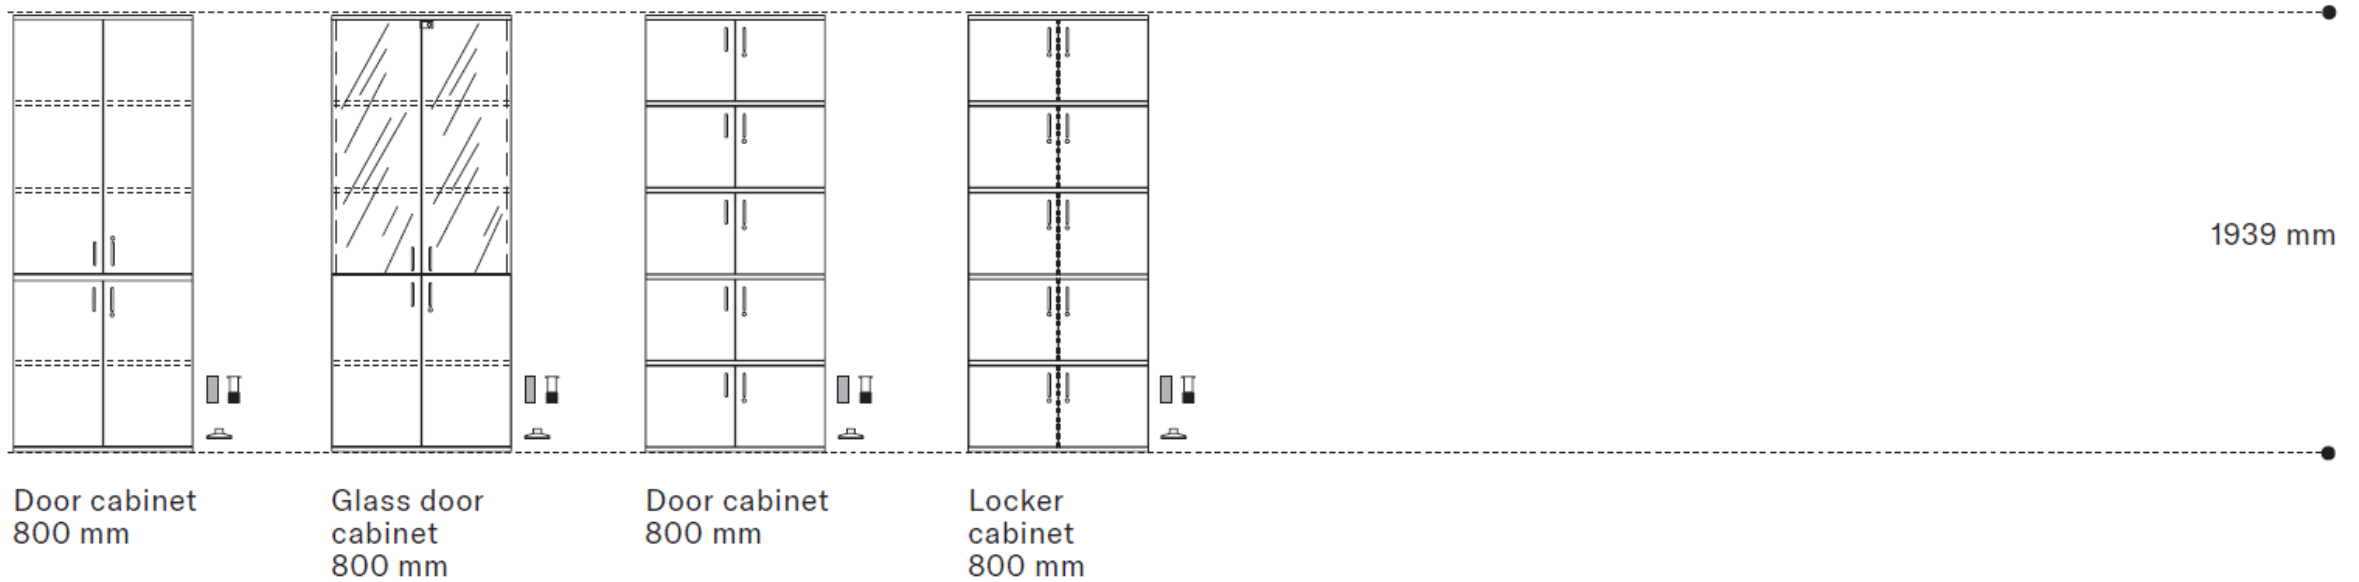

Open shelf
cabinet
400 mm

Single door
locker cabinet
400 mm

Single door
cabinet
400/600 mm

Wardrobe
cabinet
400/600 mm

Open shelf
cabinet
600/800 mm

Door cabinet
600/800 mm

Door cabinet
with open
shelf
800 mm

Mitat ja lisätiedot