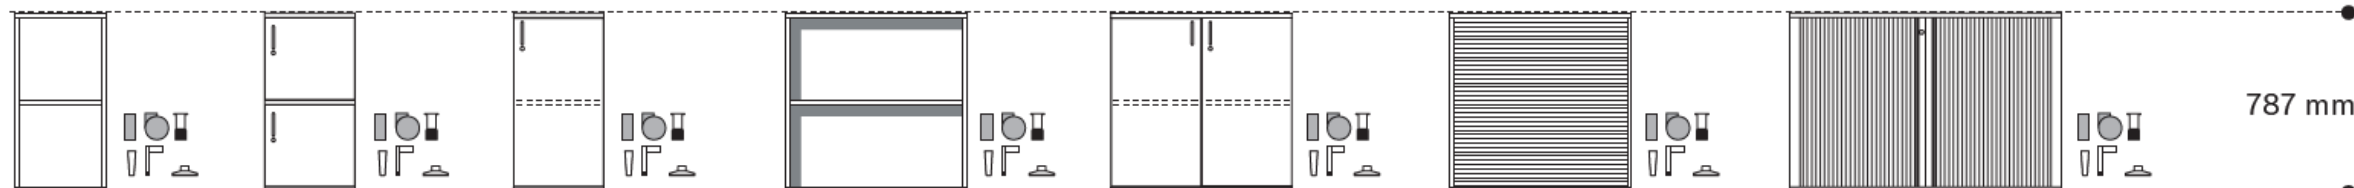

Open shelf
cabinet
400 mm

Single door
locker cabinet
400 mm

Single door
cabinet
400 mm

Open shelf
cabinet
800/1000 mm

Door cabinet
600/800/1000 mm

Vertical roll front
cabinet 800 mm

Horizontal roll
front cabinet
1200 mm

787 mm