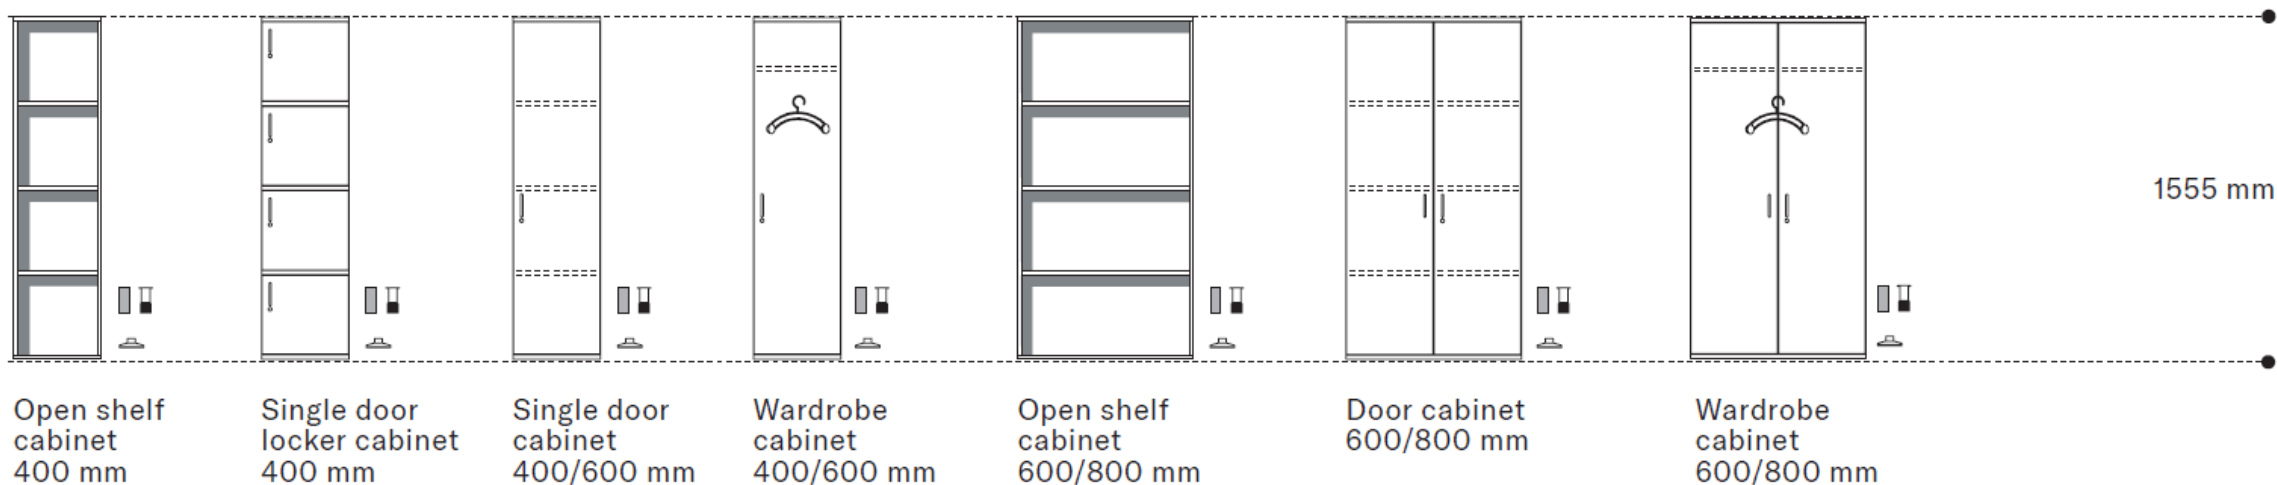

Mitat ja lisätiedot