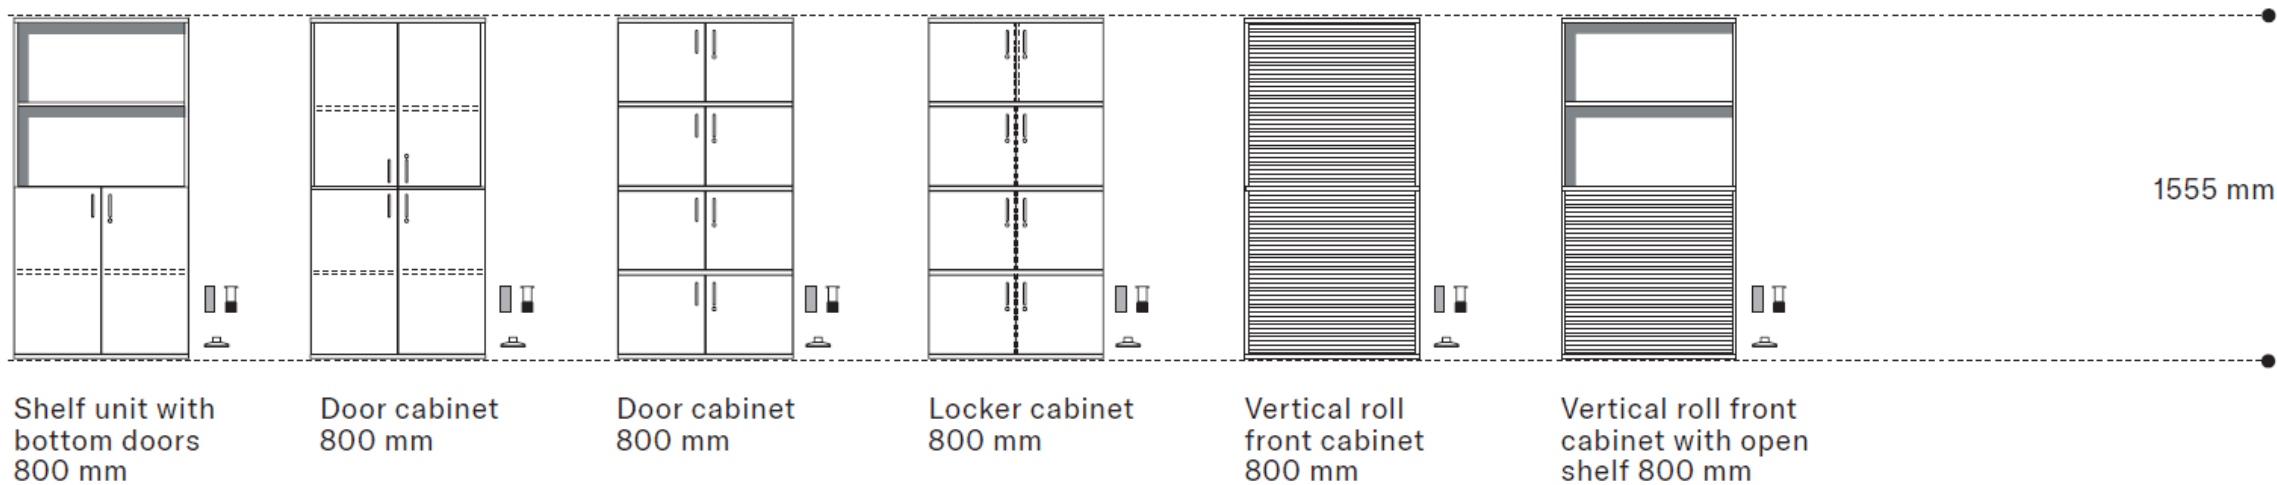

Mitat ja lisätiedot