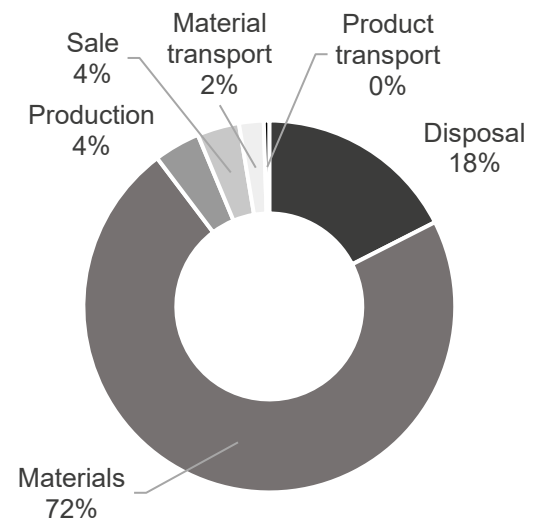

ISKU

Product card

14/06/2022

ISKU

Product name:	Chair 53 (seat upholstered with leather)
Product type:	Chair
Item number:	258274
Total emissions (Cradle-to-Gate):	26.3 kg CO ₂ e
Total emissions (Cradle-to-Grave):	33.6 kg CO ₂ e

Distribution of emissions

Total emissions 33.6 kg CO₂e

Recycling Instructions

ISKU has designed the product so that the metal parts of the product can be easily removed and recycled in metal collection. Packaging materials (cardboard and plastic) are recycled in cardboard and plastic collection. The rest of the product is assumed to go into mixed waste.