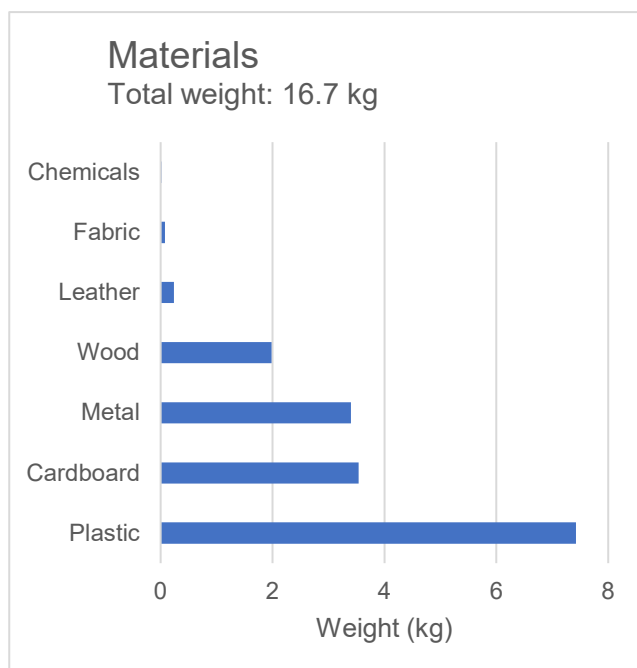

ISKU

Product card

14/06/2022

ISKU

Product name:	Chair 53 (seat upholstered with leather)
Product type:	Chair
Item number:	258274
Total emissions (Cradle-to-Gate):	26.3 kg CO ₂ e
Total emissions (Cradle-to-Grave):	33.6 kg CO ₂ e

Distribution of emissions

Total emissions 33.6 kg CO₂e

Recycling Instructions

ISKU has designed the product so that the metal parts of the product can be easily removed and recycled in metal collection. Packaging materials (cardboard and plastic) are recycled in cardboard and plastic collection. The rest of the product is assumed to go into mixed waste.

The calculation has been carried out according to ISO 14067 by Green Carbon.

GreenCarbon