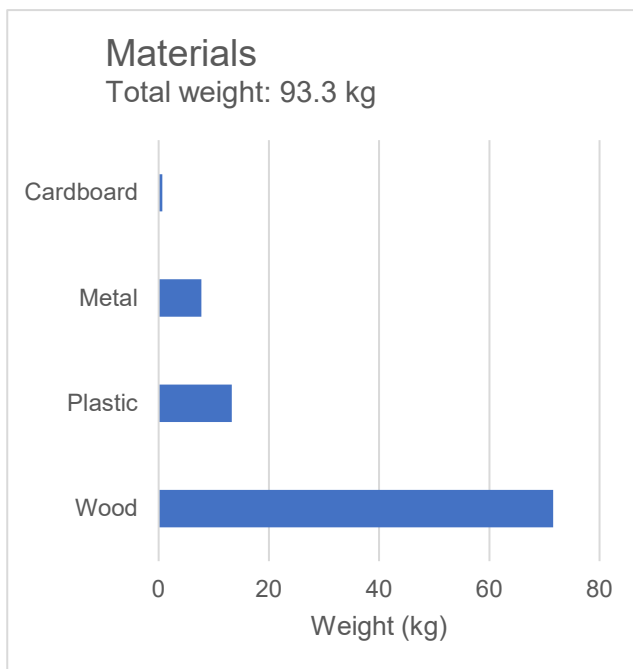

# ISKU

|                                    |                            |
|------------------------------------|----------------------------|
| Product name:                      | Tendo storage cabinet      |
| Product type:                      | Storage                    |
| Item number:                       | 215574                     |
| Total emissions (Cradle-to-Gate):  | 76.6 kg CO <sub>2</sub> e  |
| Total emissions (Cradle-to-Grave): | 120.4 kg CO <sub>2</sub> e |

The calculation has been carried out according to ISO 14067 by Green Carbon.