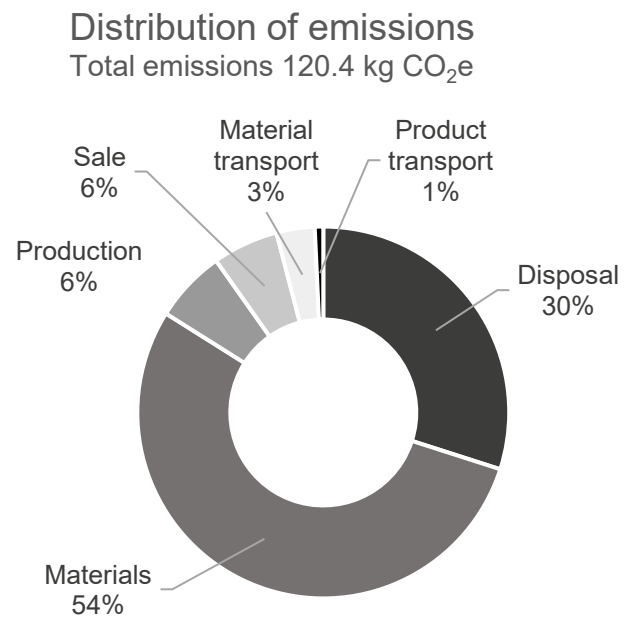

# ISKU

|                                    |                            |
|------------------------------------|----------------------------|
| Product name:                      | Tendo storage cabinet      |
| Product type:                      | Storage                    |
| Item number:                       | 215574                     |
| Total emissions (Cradle-to-Gate):  | 76.6 kg CO <sub>2</sub> e  |
| Total emissions (Cradle-to-Grave): | 120.4 kg CO <sub>2</sub> e |

The calculation has been carried out according to ISO 14067 by Green Carbon.