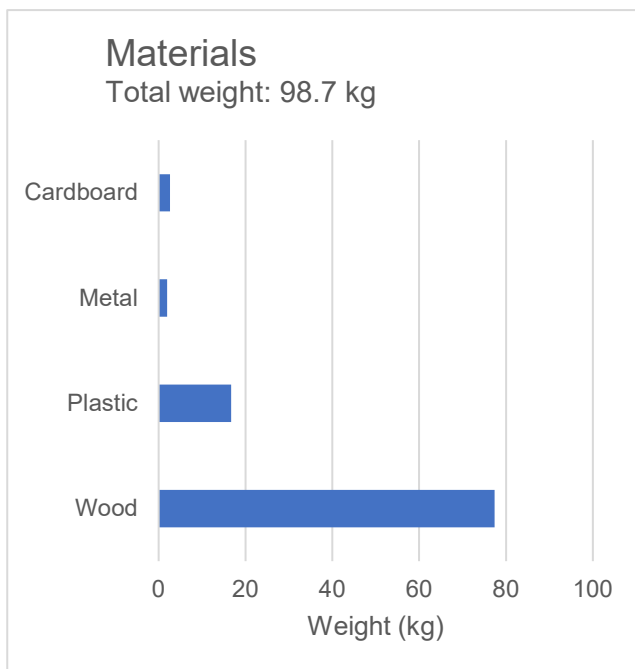

ISKU

Product card

14/06/2022

ISKU

Product name:	Tendo cabinet with doors 80/43/202
Product type:	Storage
Item number:	237816
Total emissions (Cradle-to-Gate):	86.8 kg CO ₂ e
Total emissions (Cradle-to-Grave):	134.9 kg CO ₂ e

Recycling Instructions

ISKU has designed the product so that the metal parts of the product can be easily removed and recycled in metal collection. Packaging materials (cardboard and plastic) are recycled in cardboard and plastic collection. The rest of the product is assumed to go into mixed waste.

The calculation has been carried out according to ISO 14067 by Green Carbon.

GreenCarbon