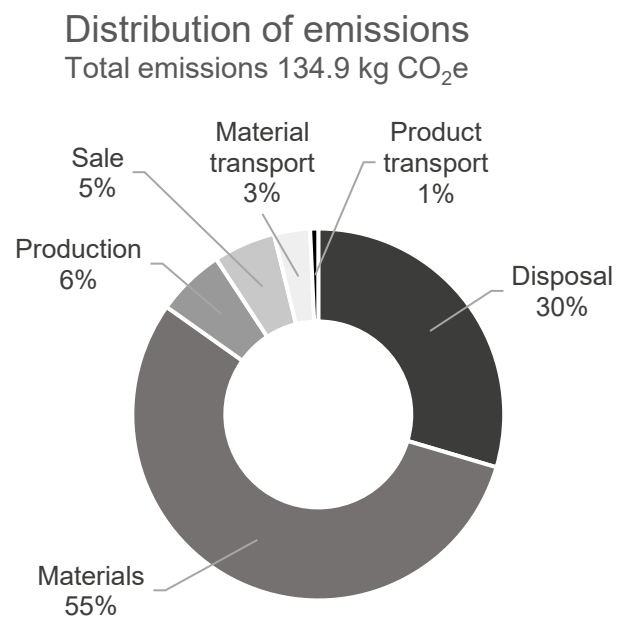

ISKU

Product card

14/06/2022

ISKU

Product name:	Tendo cabinet with doors 80/43/202
Product type:	Storage
Item number:	237816
Total emissions (Cradle-to-Gate):	86.8 kg CO ₂ e
Total emissions (Cradle-to-Grave):	134.9 kg CO ₂ e

Recycling Instructions

ISKU has designed the product so that the metal parts of the product can be easily removed and recycled in metal collection. Packaging materials (cardboard and plastic) are recycled in cardboard and plastic collection. The rest of the product is assumed to go into mixed waste.

The calculation has been carried out according to ISO 14067 by Green Carbon.

GreenCarbon