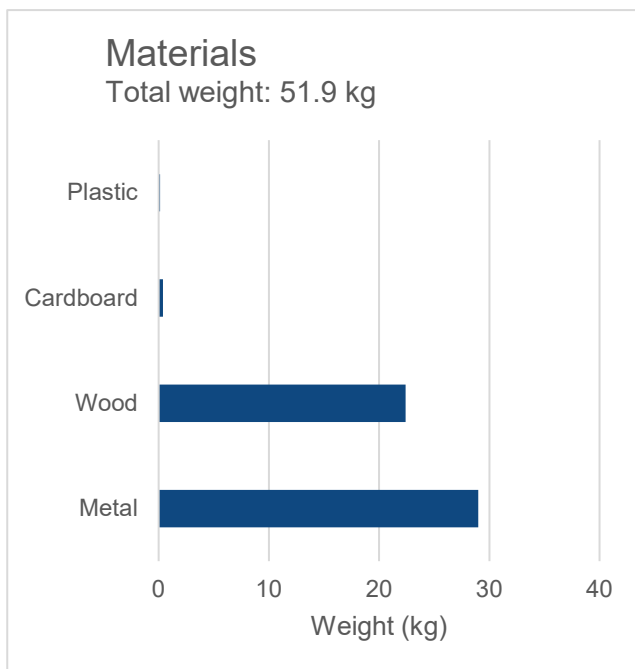

# ISKU

Product name:	Isku Style T EL A 14
Product type:	Electric table
Item number:	211133
Total emissions (Cradle-to-Gate):	19.0 kg CO <sub>2</sub> e
Total emissions (Cradle-to-Grave):	36.5 kg CO <sub>2</sub> e

The calculation has been carried out according to ISO 14067 by Green Carbon.

**GreenCarbon**