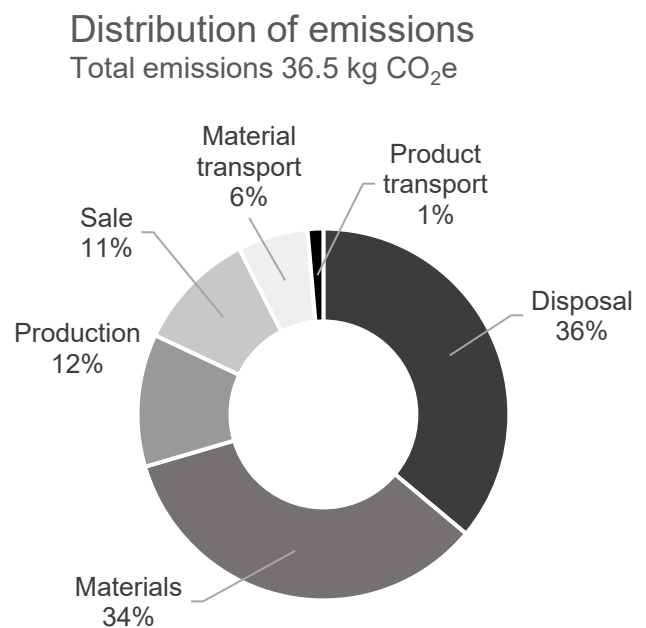

# ISKU

Product name:	Isku Style T EL A 14
Product type:	Electric table
Item number:	211133
Total emissions (Cradle-to-Gate):	19.0 kg CO <sub>2</sub> e
Total emissions (Cradle-to-Grave):	36.5 kg CO <sub>2</sub> e

The calculation has been carried out according to ISO 14067 by Green Carbon.

**GreenCarbon**