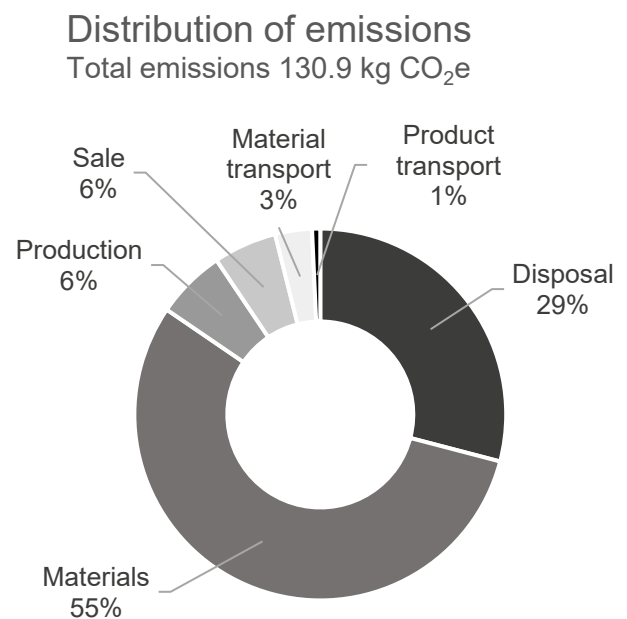

# ISKU

Product name:	Ark container 80/58/139 Single-sided
Product type:	Storage
Item number:	242742
Total emissions (Cradle-to-Gate):	84.7 kg CO <sub>2</sub> e
Total emissions (Cradle-to-Grave):	130.9 kg CO <sub>2</sub> e

The calculation has been carried out according to ISO 14067 by Green Carbon.

**GreenCarbon**