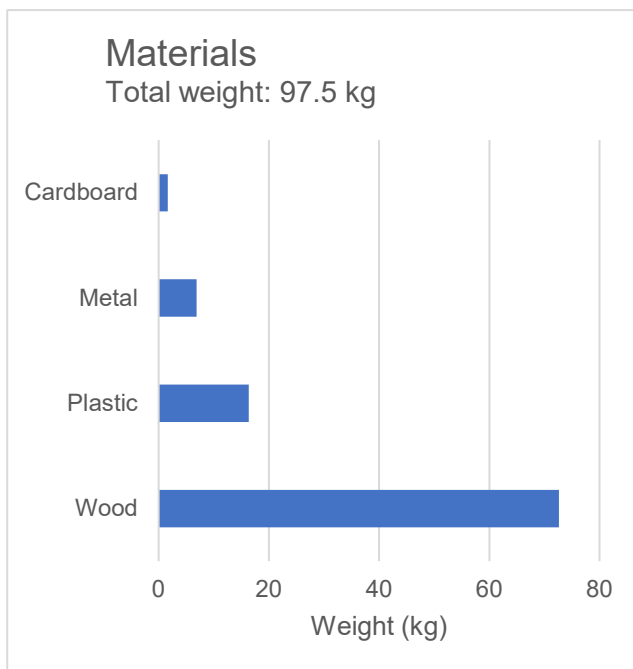

# ISKU

Product name:	Ark container 80/58/139 Single-sided
Product type:	Storage
Item number:	242742
Total emissions (Cradle-to-Gate):	84.7 kg CO <sub>2</sub> e
Total emissions (Cradle-to-Grave):	130.9 kg CO <sub>2</sub> e

The calculation has been carried out according to ISO 14067 by Green Carbon.

**GreenCarbon**