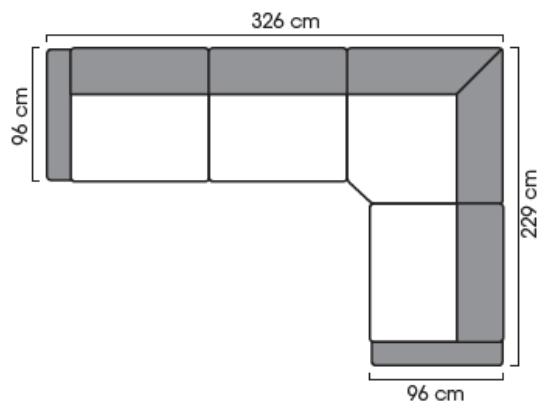

Dimensions

Width & Depth	depending on the selected model
Height	850 mm
Seating height	460 mm

More measures and modules are described in details on the Time Datasheet

Time

MODULAR SOFA SYSTEM

Datasheet

Combination examples: