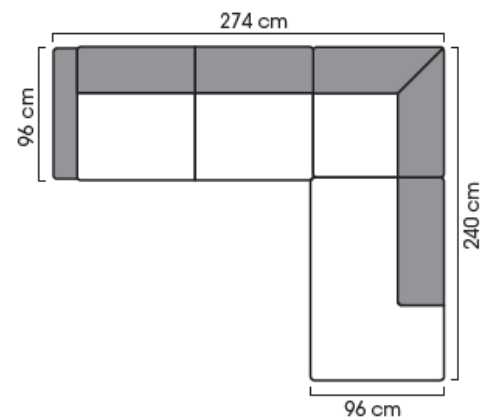

Dimensions

Width & Depth	depending on the selected model
Height	850 mm
Seating height	460 mm

More measures and modules are described in details on the Time Datasheet

Time

MODULAR SOFA SYSTEM

Datasheet

Combination examples: