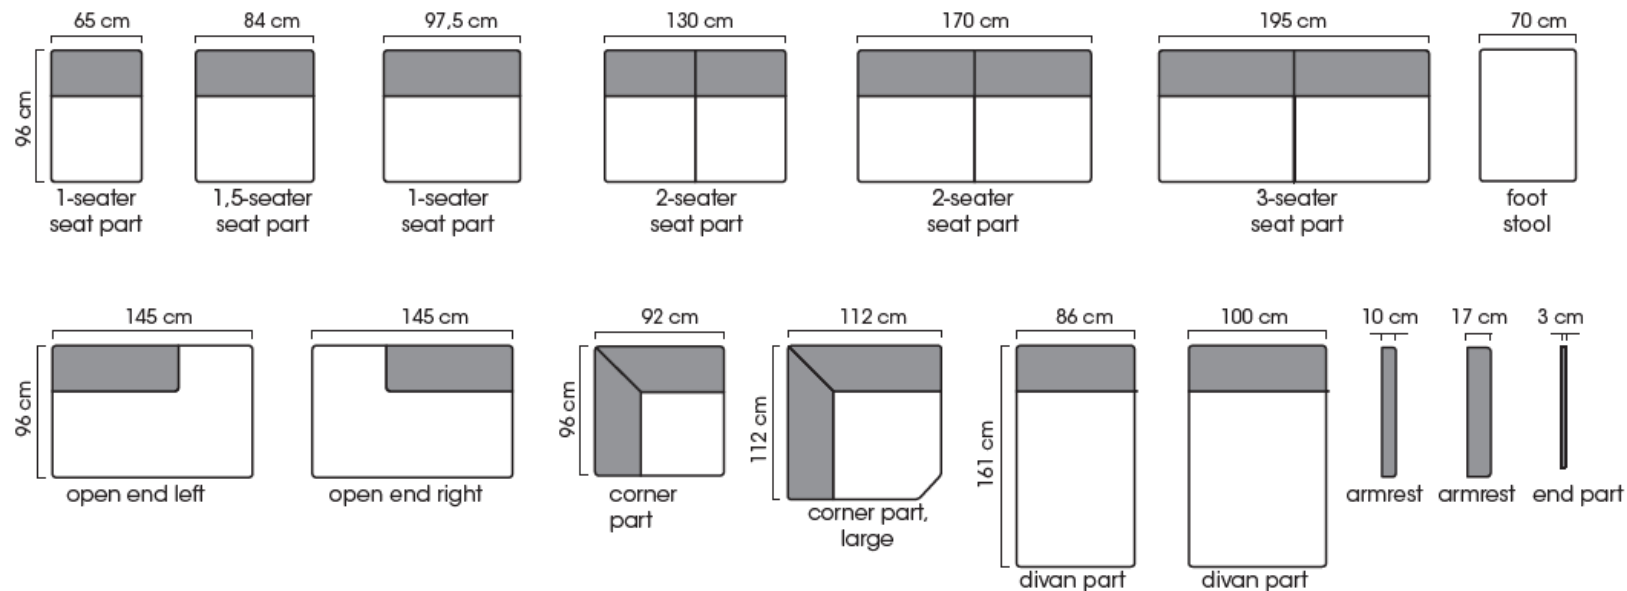

Dimensions

Width & Depth	depending on the selected model
Height	850 mm
Seating height	460 mm

More measures and modules are described in details on the Time Datasheet

Time

MODULAR SOFA SYSTEM

Datasheet

Combination examples: