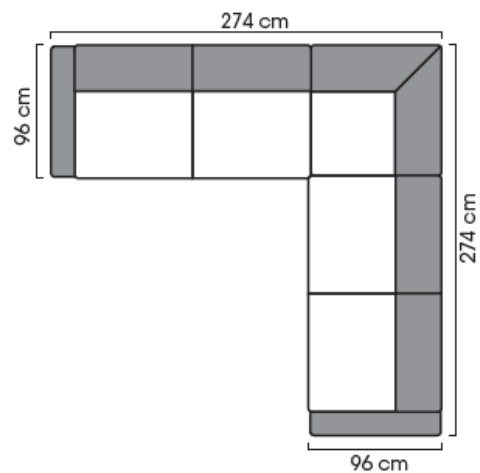

Dimensions

Width & Depth	depending on the selected model
Height	850 mm
Seating height	460 mm

More measures and modules are described in details on the Time Datasheet

Time

MODULAR SOFA SYSTEM

Datasheet

Combination examples: