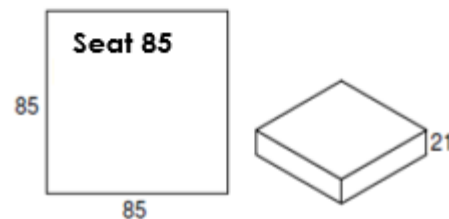

Syke

MODULER SOFA SYSTEM

Datasheet

Width according to selected modules

Depth (straight parts) 850 mm

Height with the backrest 760 mm

Seating height 420 mm

The upholstery fabrics can be chosen from the ISKU standard fabric or leather collection.

SEATING MODULES