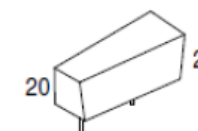

Datasheet

Width according to selected modules

Depth (straight parts) 850 mm

Height with the backrest 760 mm

Seating height 420 mm

The upholstery fabrics can be chosen from the ISKU standard fabric or leather collection.

SEATING MODULES

BACK RESTS

The same armrests are available as mirror images (left).

ARM RESTS

Syke

ISKU
Since 1928

Syke

ISKU
Since 1928

Dimensions

Width	850 mm
Depth	850 mm
Height	420 mm

Syke

ISKU
Since 1928

Syke

ISKU
Since 1928