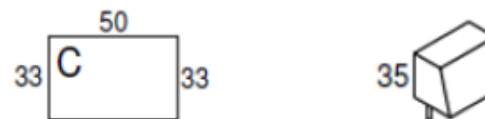

BACK RESTS

The same armrests are available as mirror images (left).

ARM RESTS