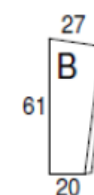

Datasheet

Width according to selected modules

Depth (straight parts) 850 mm

Height with the backrest 760 mm

Seating height 420 mm

The upholstery fabrics can be chosen from the ISKU standard fabric or leather collection.

SEATING MODULES

BACK RESTS

The same armrests are available as mirror images (left).

ARM RESTS

Syke

ISKU
Since 1928

Syke

ISKU
Since 1928

Dimensions

Width	850 mm
Depth	850 mm
Height	420 mm

Syke

ISKU
Since 1928

Syke

ISKU
Since 1928