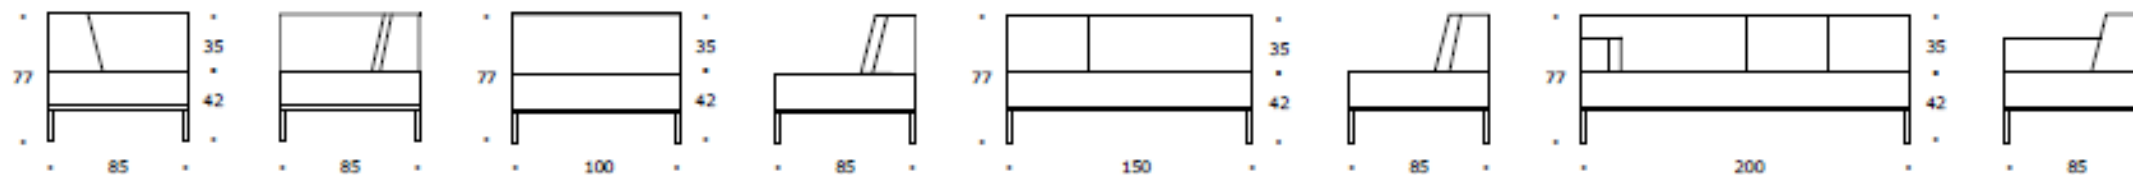

Materials and finishing

Frame	Powder coated steel in ISKU standard colours.
Upholstery	Fixed upholstery with ISKU standard fabrics or leather.

Dimensions

	SOFA	TABLE
Width	850 / 1000 / 1500 / 2000 mm	850 mm
Depth	850 mm	850 mm
Height	770 mm / 420 mm	420 mm

Dimensions and the modules are presented more in details on the ISKU Syke Datasheet.

Syke

MODULAR SOFA

Datasheet

SOFA

TABLE

Syke

MODULER SOFA SYSTEM

Datasheet

Width according to selected modules

Depth (straight parts) 850 mm

Height with the backrest 760 mm

Seating height 420 mm

The upholstery fabrics can be chosen from the ISKU standard fabric or leather collection.

Dimensions

Width	850 mm
Depth	850 mm
Height	420 mm

Syke

ISKU
Since 1928

Syke

ISKU
Since 1928