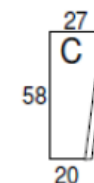

Datasheet

Width according to selected modules

Depth (straight parts) 850 mm

Height with the backrest 760 mm

Seating height 420 mm

The upholstery fabrics can be chosen from the ISKU standard fabric or leather collection.

SEATING MODULES

BACK RESTS

The same armrests are available as mirror images (left).

ARM RESTS

Syke

ISKU
Since 1928

Syke

ISKU
Since 1928

Dimensions

Width	850 mm
Depth	850 mm
Height	420 mm

Syke

ISKU
Since 1928

Syke

ISKU
Since 1928