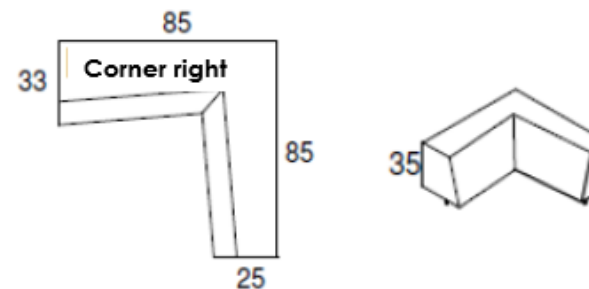

BACK RESTS

The same armrests are available as mirror images (left).

ARM RESTS