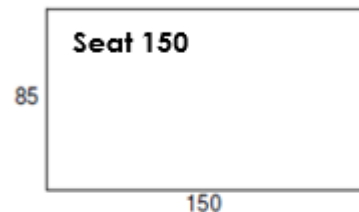

Syke

MODULER SOFA SYSTEM

Datasheet

Width according to selected modules

Depth (straight parts) 850 mm

Height with the backrest 760 mm

Seating height 420 mm

The upholstery fabrics can be chosen from the ISKU standard fabric or leather collection.

SEATING MODULES