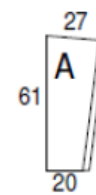

Datasheet

Width according to selected modules

Depth (straight parts) 850 mm

Height with the backrest 760 mm

Seating height 420 mm

The upholstery fabrics can be chosen from the ISKU standard fabric or leather collection.

SEATING MODULES

BACK RESTS

The same armrests are available as mirror images (left).

ARM RESTS

Syke

ISKU
Since 1928

Syke

ISKU
Since 1928