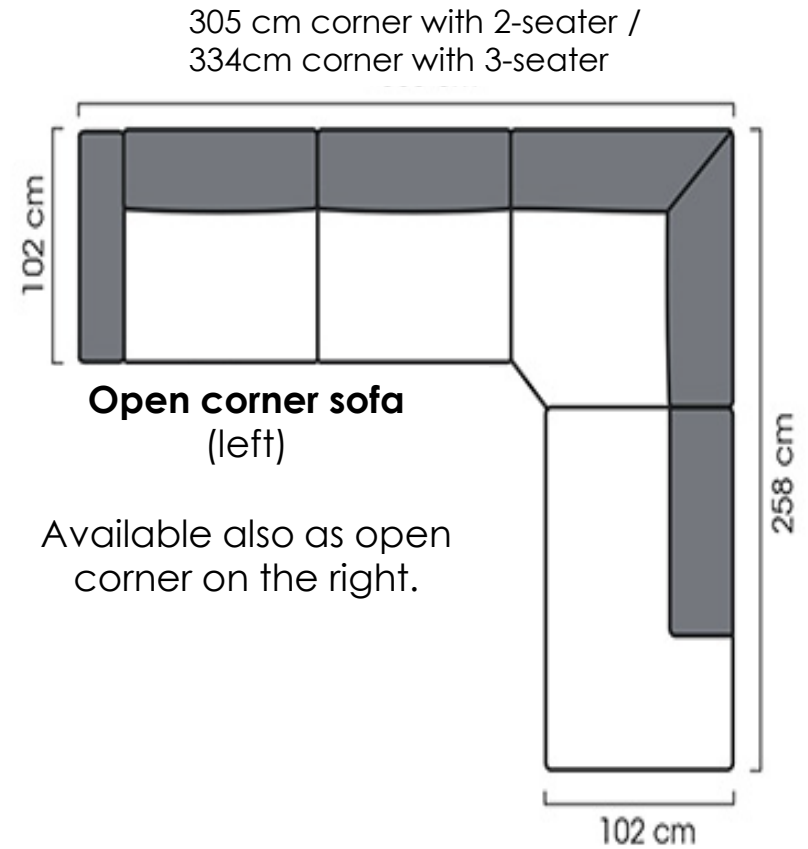

## Dimensions

	<b>2-seater</b>	<b>3-seater</b>
Height	850 mm	850 mm
Width	2014 mm	2410 mm
Depth	1020 mm	1020 mm
Seating height	460 mm	460 mm
Seating depth	630 mm	630 mm

### Dimensions

Height 850 mm  
Width See the data sheet  
Depth See the data sheet  
Seating height 460 mm  
Seating depth 630 mm

### Dimensions