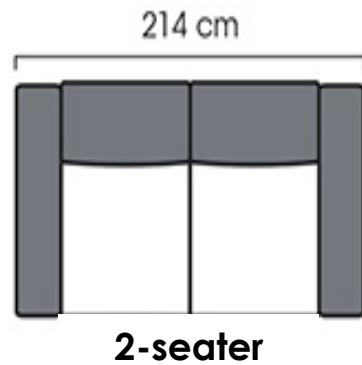

## Dimensions

	<b>2-seater</b>	<b>3-seater</b>
Height	850 mm	850 mm
Width	2014 mm	2410 mm
Depth	1020 mm	1020 mm
Seating height	460 mm	460 mm
Seating depth	630 mm	630 mm

### Dimensions

Height 850 mm  
Width See the data sheet  
Depth See the data sheet  
Seating height 460 mm  
Seating depth 630 mm

### Dimensions