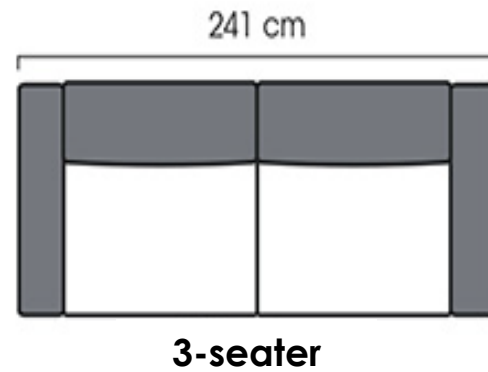

## Dimensions

	<b>2-seater</b>	<b>3-seater</b>
Height	850 mm	850 mm
Width	2014 mm	2410 mm
Depth	1020 mm	1020 mm
Seating height	460 mm	460 mm
Seating depth	630 mm	630 mm

### Dimensions

Height 850 mm  
Width See the data sheet  
Depth See the data sheet  
Seating height 460 mm  
Seating depth 630 mm

### Dimensions