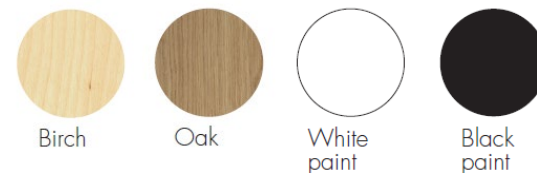

Wooden parts

Birch

Oak

White paint

Black paint

Beech can be stained to ISKU standards stain colors.

3 armrest options

Straight armrest