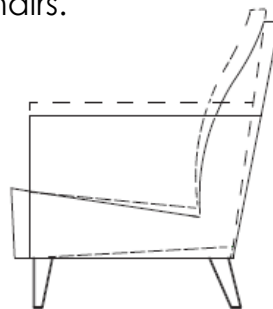

2 backrest height options

IKI is available with two options for backrest height: low and higher with model with neck rest.

2 leg options

Wooden legs (oak and birch along with painted black and white). Rocking chairs.

2 height options

The normal height can be raised with 3 cm to change the sitting angle to make it easier for elderly and disabled to get up from the seat.

Accessories

The models with neck rest can be equipped with additional neck pillow. A wide selection of replaceable spare covers available.

Dimensions

| | |
|----------------|--------------|
| Width | 720 mm |
| Depth | 810 mm |
| Height | 830 / 860 mm |
| Seating height | 450 mm |

ISKU
Since 1928

IKI

SOFA (low backrest)

Design Ilari Jääskeläinen

Dimensions

| | |
|----------------|----------------|
| Width | 720 mm |
| Depth | 810 mm |
| Height | 1060 / 1090 mm |
| Seating height | 450 mm |

ISKU
Since 1928

IKI

SOFA (high backrest)

Design Ilari Jääskeläinen