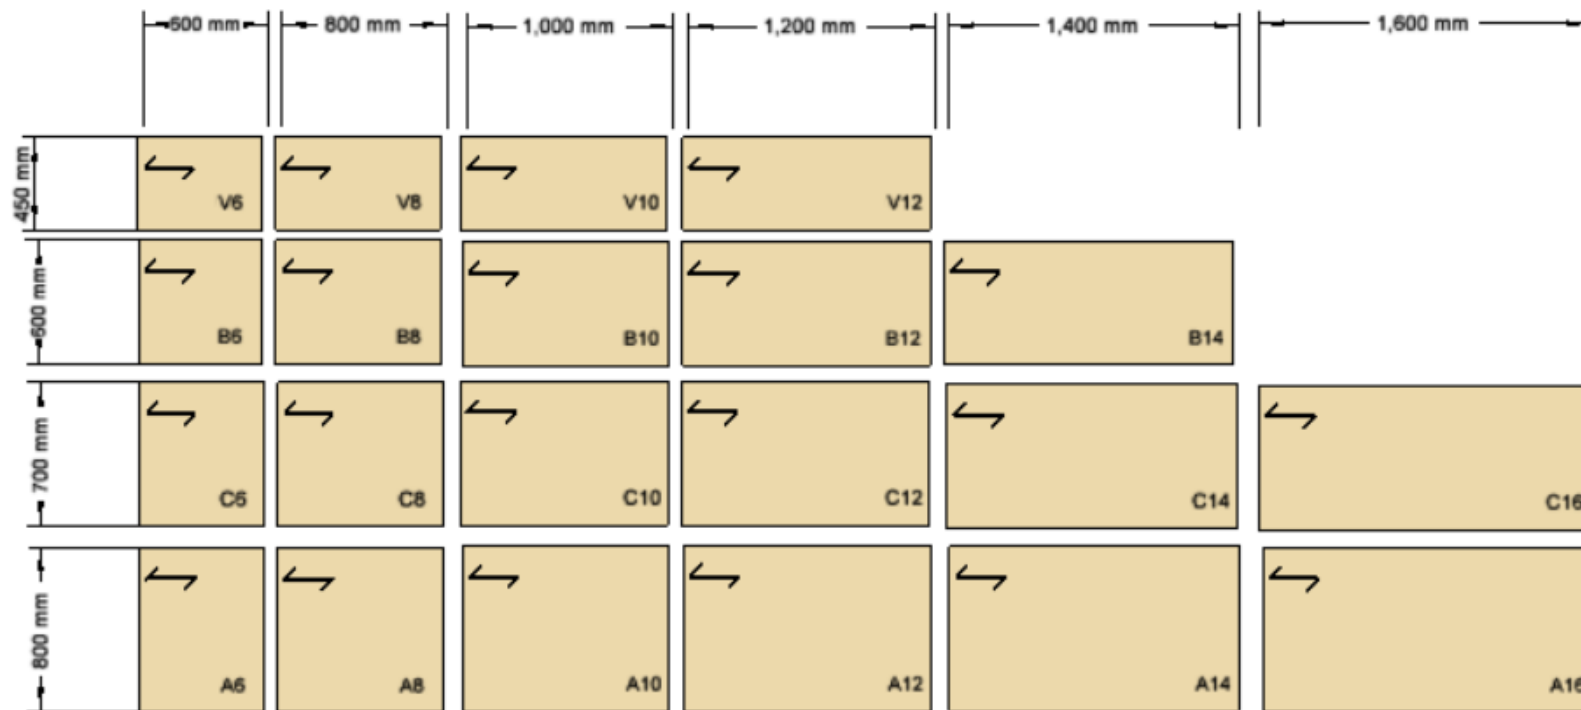

Materials and finishing

Leg and tabletop ISKU standard natural veneer birch or beech, and stained beech colors (other colors with special prices).

Dimensions

Width & Depth Variety of table top options from the ISKU Table Top Chart: B, C, A. Round ones O6, O9 and O11.

Height 730mm. Raised height 780mm.

Haiku

UNIVERSAL TABLE

Haiku universal table is available in the form of square, rectangle, circle and oval tops with different dimensions.

	600 mm	800 mm	1,000 mm	1,200 mm	1,400 mm
600 mm	B6	B8	B10	B12	B14
700 mm	C6	C8	C10	C12	C14
800 mm	A6	A8	A10	A12	A14

Height 520mm or 650mm.

Haiku

SOFA TABLE

Haiku sofa table is available in the form of square, rectangle, circle and oval tops with different dimensions.

Haiku sofa table