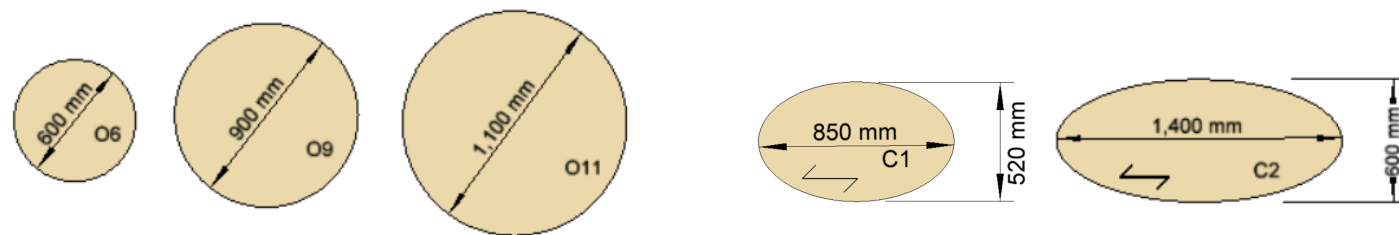

Height 730mm. Raised height 780mm.

Haiku

UNIVERSAL TABLE

Haiku universal table is available in the form of square, rectangle, circle and oval tops with different dimensions.

	600 mm	800 mm	1,000 mm	1,200 mm	1,400 mm
600 mm	B6	B8	B10	B12	B14
700 mm	C6	C8	C10	C12	C14
800 mm	A6	A8	A10	A12	A14

Materials and finishing

Leg and tabletop ISKU standard natural veneer birch or beech, and stained beech colors (other colors with special prices).

Dimensions

Width & Depth Variety of table top options from the ISKU Table Top Chart: B, C, A. Round ones O6, O9 and O11.

Height 520mm or 650mm.

Haiku

SOFA TABLE

Haiku sofa table is available in the form of square, rectangle, circle and oval tops with different dimensions.

Haiku sofa table