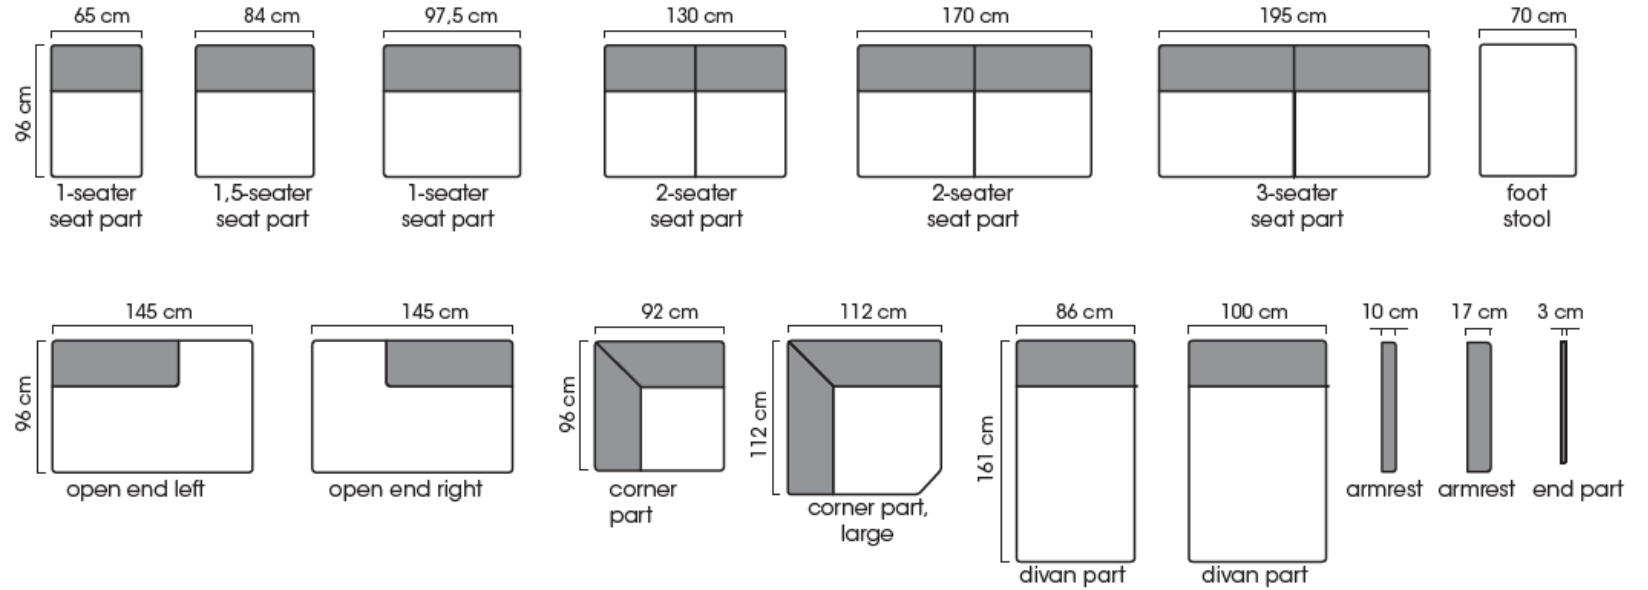

Dimensions

Width & Depth	depending on the selected model
Height	850 mm
Seating height	460 mm

More measures and modules are described in details on the Free Datasheet

Free

MODULAR SOFA SYSTEM

Datasheet

Combination examples: