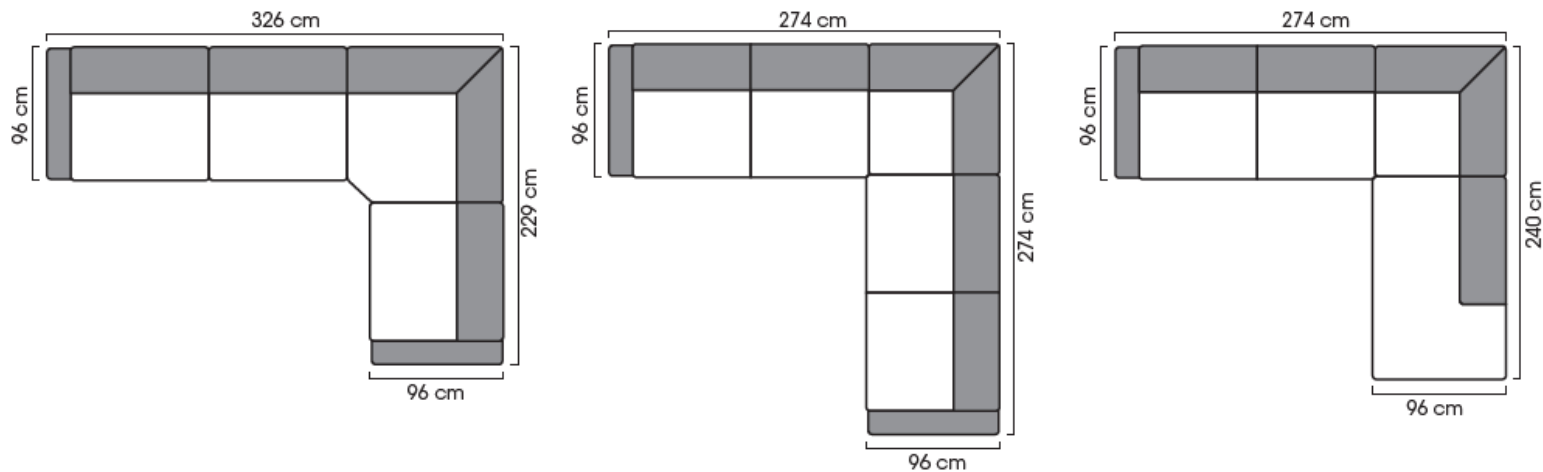

Dimensions

Width & Depth	depending on the selected model
Height	850 mm
Seating height	460 mm

More measures and modules are described in details on the Free Datasheet

Free

MODULAR SOFA SYSTEM

Datasheet

Combination examples: