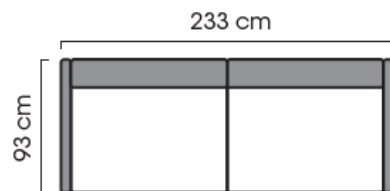

Dimensions

Width	depending on the selected model
Depth	930 mm
Hight	860 mm
Seating height	450 mm

More measures and modules are described in details on the Curve Datasheet

Curve

MODULAR SOFE SYSTEM

Datasheet

2-seater sofa

2-seater seat part right

2-seater seat part left

foot stool

Combination example

Combination example

3-seater sofa

3-seater seat part right

3-seater seat part left

corner divan left

corner divan right

open end left

open end right

wooden leg 20 cm

metal leg 20 cm

Curve