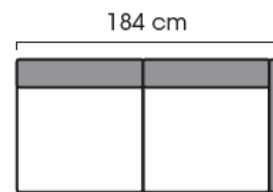

2-seater seat part left