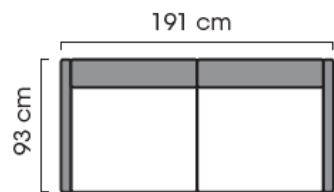

Dimensions

Width	depending on the selected model
Depth	930 mm
Hight	860 mm
Seating height	450 mm

More measures and modules are described in details on the Curve Datasheet

Curve

MODULAR SOFE SYSTEM

Datasheet

2-seater sofa

2-seater seat part right

2-seater seat part left

foot stool

Combination example

Combination example

3-seater sofa

3-seater seat part right

3-seater seat part left

corner divan left

corner divan right

open end left

open end right

wooden leg 20 cm

metal leg 20 cm

Curve