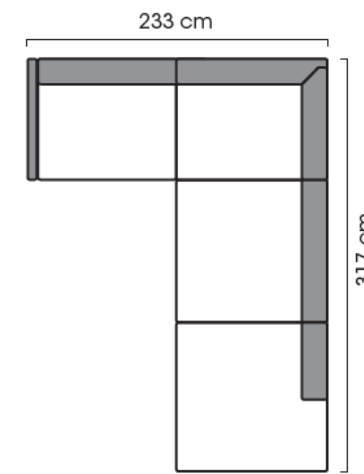

Dimensions

Width	depending on the selected model
Depth	930 mm
Hight	860 mm
Seating height	450 mm

More measures and modules are described in details on the Curve Datasheet

Curve

MODULAR SOFE SYSTEM

Datasheet

2-seater sofa

2-seater seat part right

2-seater seat part left

foot stool

Combination example

Combination example

3-seater sofa

3-seater seat part right

3-seater seat part left

corner divan left

corner divan right

open end left

open end right

wooden leg 20 cm

metal leg 20 cm

Curve