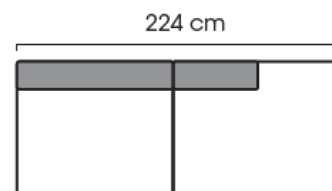

Dimensions

Width	depending on the selected model
Depth	930 mm
Hight	860 mm
Seating height	450 mm

More measures and modules are described in details on the Curve Datasheet

Curve

MODULAR SOFE SYSTEM

Datasheet

2-seater sofa

2-seater seat part right

2-seater seat part left

foot stool

Combination example

Combination example

3-seater sofa

3-seater seat part right

3-seater seat part left

corner divan left

corner divan right

open end left

open end right

wooden leg 20 cm

metal leg 20 cm

Curve