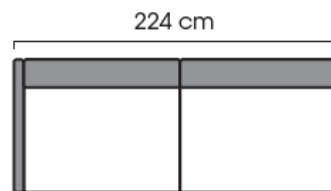

Dimensions

Width	depending on the selected model
Depth	930 mm
Hight	860 mm
Seating height	450 mm

More measures and modules are described in details on the Curve Datasheet

Curve

MODULAR SOFE SYSTEM

Datasheet

2-seater sofa

2-seater seat part right

2-seater seat part left

foot stool

Combination example

Combination example

3-seater sofa

3-seater seat part right

3-seater seat part left

corner divan left

corner divan right

open end left

open end right

wooden leg 20 cm

metal leg 20 cm

Curve