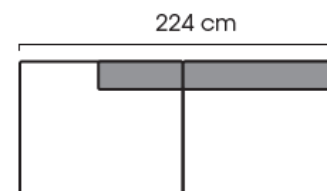

Dimensions

Width	depending on the selected model
Depth	930 mm
Hight	860 mm
Seating height	450 mm

More measures and modules are described in details on the Curve Datasheet

Curve

MODULAR SOFE SYSTEM

Datasheet

3-seater seat part left

corner divan left

corner divan right

open end left

open end right

wooden leg 20 cm

metal leg 20 cm

Curve