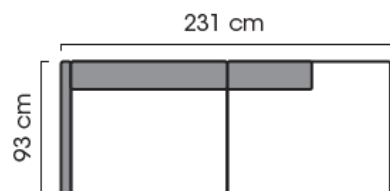

Dimensions

Width	depending on the selected model
Depth	930 mm
Hight	860 mm
Seating height	450 mm

More measures and modules are described in details on the Curve Datasheet

Curve

MODULAR SOFE SYSTEM

Datasheet

2-seater sofa

2-seater seat part right

2-seater seat part left

foot stool

Combination example

Combination example

3-seater sofa

3-seater seat part right

3-seater seat part left

corner divan left

corner divan right

open end left

open end right

wooden leg 20 cm

metal leg 20 cm

Curve