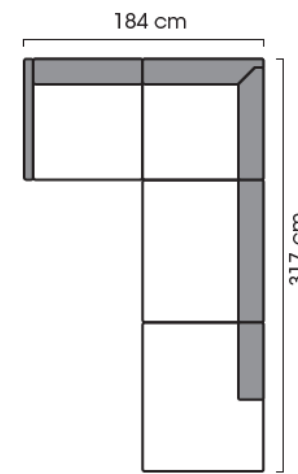

Dimensions

Width	depending on the selected model
Depth	930 mm
Hight	860 mm
Seating height	450 mm

More measures and modules are described in details on the Curve Datasheet

Curve

MODULAR SOFE SYSTEM

Datasheet

2-seater sofa

2-seater seat part right

2-seater seat part left

foot stool

Combination example

Combination example

3-seater sofa

3-seater seat part right

3-seater seat part left

corner divan left

corner divan right

open end left

open end right

wooden leg 20 cm

metal leg 20 cm

Curve