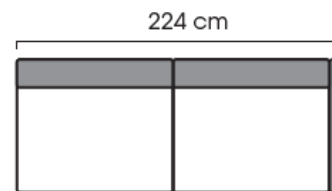

Dimensions

Width	depending on the selected model
Depth	930 mm
Hight	860 mm
Seating height	450 mm

More measures and modules are described in details on the Curve Datasheet

Curve

MODULAR SOFE SYSTEM

Datasheet

2-seater sofa

2-seater seat part right

2-seater seat part left

foot stool

Combination example

Combination example

3-seater sofa

3-seater seat part right

3-seater seat part left

corner divan left

corner divan right

open end left

open end right

wooden leg 20 cm

metal leg 20 cm

Curve