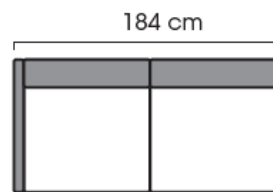

Dimensions

Width	depending on the selected model
Depth	930 mm
Hight	860 mm
Seating height	450 mm

More measures and modules are described in details on the Curve Datasheet

Curve

MODULAR SOFE SYSTEM

Datasheet

2-seater sofa

2-seater seat part right

2-seater seat part left

foot stool

Combination example

Combination example

3-seater sofa

3-seater seat part right

3-seater seat part left

corner divan left

corner divan right

open end left

open end right

wooden leg 20 cm

metal leg 20 cm

Curve