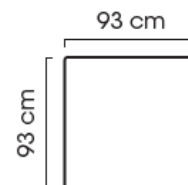

Curve

MODULAR SOFE SYSTEM

Datasheet

foot stool