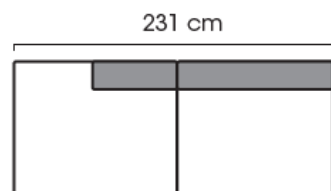

Dimensions

Width	depending on the selected model
Depth	930 mm
Hight	860 mm
Seating height	450 mm

More measures and modules are described in details on the Curve Datasheet

Curve

MODULAR SOFE SYSTEM

Datasheet

2-seater sofa

2-seater seat part right

2-seater seat part left

foot stool

Combination example

Combination example

3-seater sofa

3-seater seat part right

3-seater seat part left

corner divan left

corner divan right

open end left

open end right

wooden leg 20 cm

metal leg 20 cm

Curve