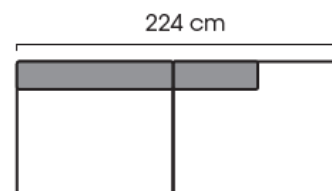

Datenblatt

2-seater sofa

2-seater seat part right

2-seater seat part left

foot stool

Combination example

Combination example

3-seater sofa

3-seater seat part right

3-seater seat part left

corner divan left

corner divan right

open end left

open end right

wooden leg 20 cm

metal leg 20 cm