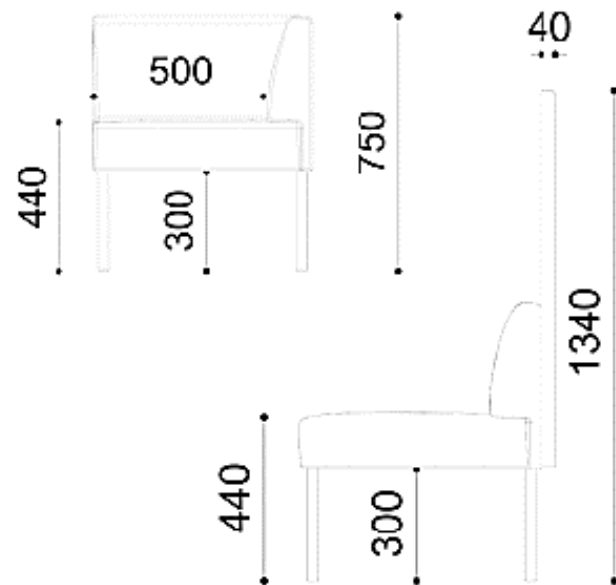

1. Seat
2. Right and left armrest / backrest
3. Backrest middle module
4. Screens

Combi

MODULAR SOFA SYSTEM

Dimensions

Height & Seating Depth

Width & Depth

Combi

EASY CHAIR WITH FOUR LEGS

Materials and finishing

Legs Solid wood (natural oak, stained black or white) or powder-coated steel (black, white) or chrome

Upholstery ISKU standard fabrics

Dimensions

Height 750 mm
Width 630 mm (without armrests) with armrests 720 mm
Depth 660 mm
Seating height 440 mm (460 mm available with steel legs)

Materials and finishing

Legs Solid wood (natural oak, stained black or white) or powder-coated steel (black, white) or chrome

Upholstery ISKU standard fabrics

Dimensions

Height 750 mm
Width 1260 mm (without armrests), 1330 mm (with 2 armrests)
1290 mm (with the corner piece)
Depth 660 mm
Seating height 440 mm (460 mm available with steel legs)

Materials and finishing

Legs Solid wood (natural oak, stained black or white) or powder-coated steel (black, white) or chrome

Upholstery ISKU standard fabrics

Dimensions

Height 750 mm
Width 1890 mm (without armrests), 1980 mm (with 2 armrests)
1920 mm (with the corner piece)
Depth 660 mm
Seating height 440 mm (460 mm available with steel legs)