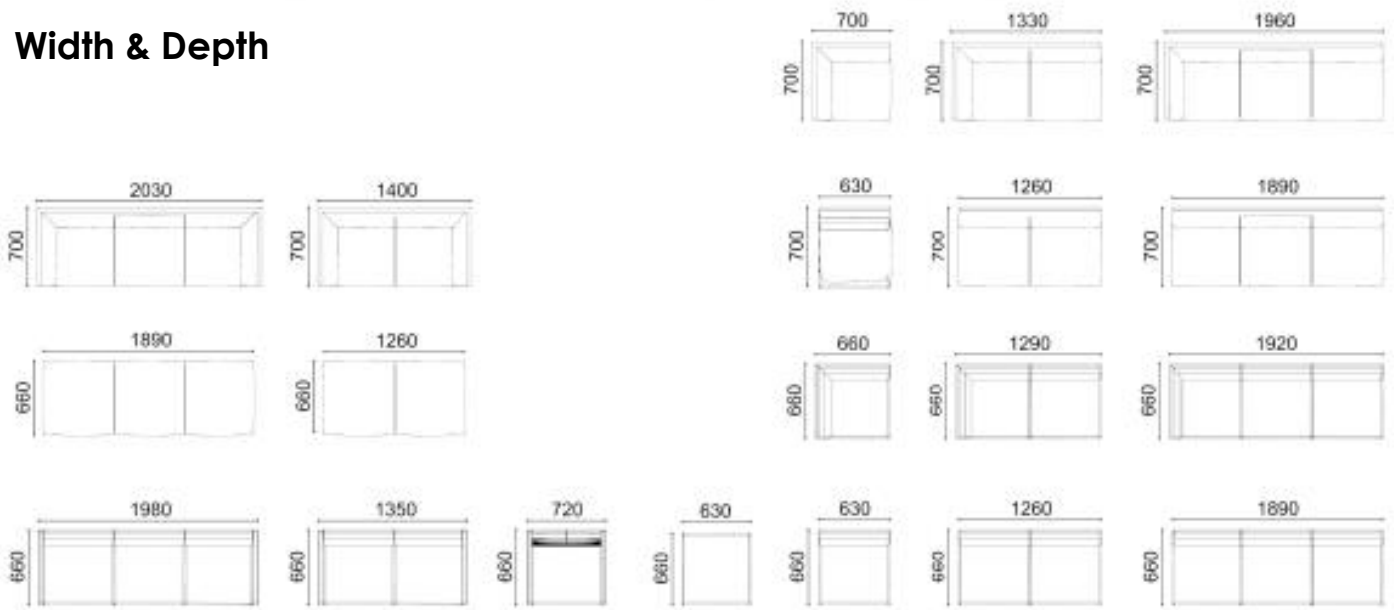

1. Seat
2. Right and left armrest / backrest
3. Backrest middle module
4. Screens

Combi

MODULAR SOFA SYSTEM

Dimensions

Height & Seating Depth

Width & Depth

Combi

EASY CHAIR WITH FOUR LEGS

Materials and finishing

Legs Solid wood (natural oak, stained black or white) or powder-coated steel (black, white) or chrome

Upholstery ISKU standard fabrics

Dimensions

Height 750 mm
Width 630 mm (without armrests) with armrests 720 mm
Depth 660 mm
Seating height 440 mm (460 mm available with steel legs)

Materials and finishing

Legs Solid wood (natural oak, stained black or white) or powder-coated steel (black, white) or chrome

Upholstery ISKU standard fabrics

Dimensions

Height	1340 mm
Width	630 mm
Depth	700 mm
Seating height	440 mm

Materials and finishing

Legs Solid wood (natural oak, stained black or white) or powder-coated steel (black, white) or chrome

Upholstery ISKU standard fabrics

Dimensions

Height 750 mm
Width 1260 mm (without armrests), 1330 mm (with 2 armrests)
1290 mm (with the corner piece)
Depth 660 mm
Seating height 440 mm (460 mm available with steel legs)