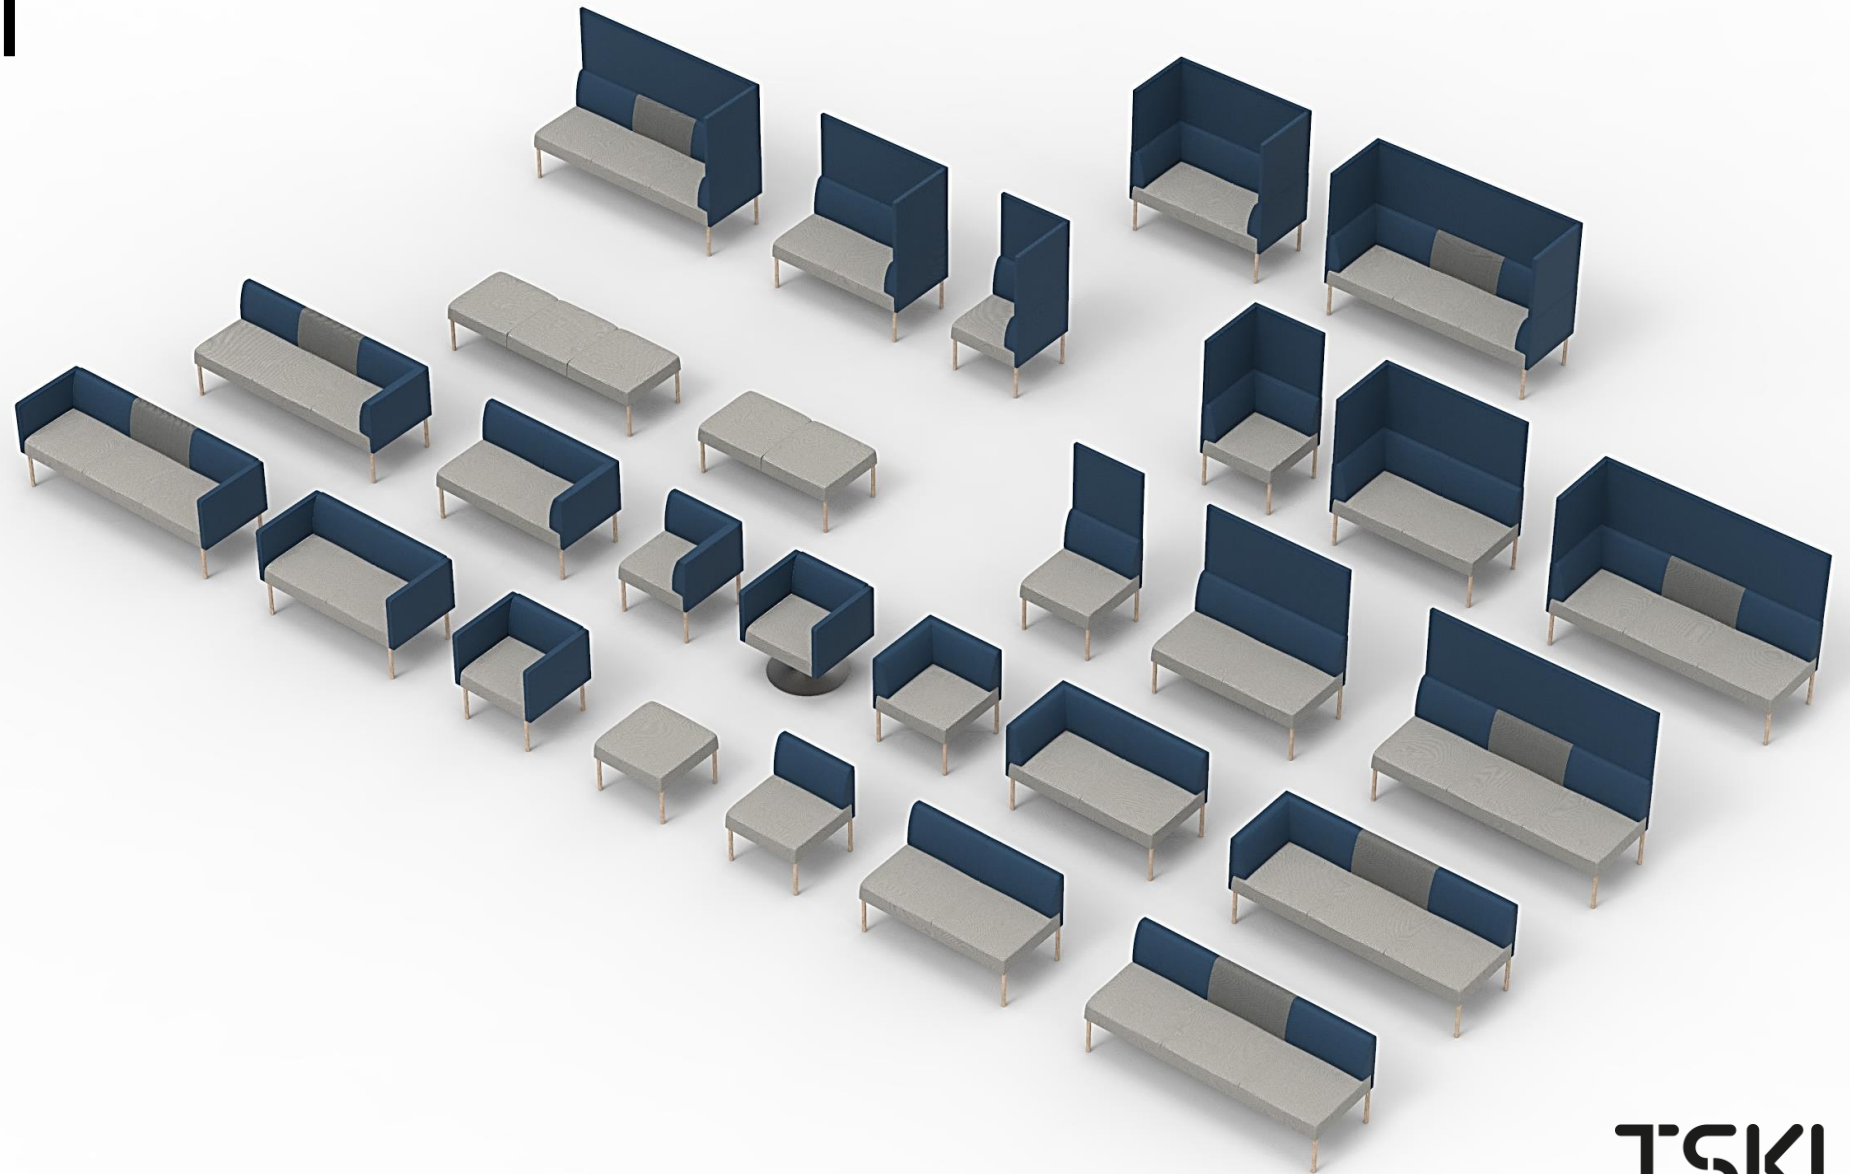

Combining the modules with the corner module you can create wonderful and welcoming seating groups.

The product family includes benches, armchairs and 2-seater and 3-seater sofas. The sofa elements are also available with high back and side screens when more privacy desired.

Design ISKU Team

The Combi 1-seater armchair is a timeless seat for a waiting room, lobby or guest chair in the office.

The Combi series, as the name implies, can be used to create a numerous of different combinations. Combi's airy and lightweight appearance allows it to be used extensively in a variety of public spaces. The product is available with or without armrests, and also with high back and/or side screens.

SOFA 1-SEATER | HIGH BACK SCREEN

Design ISKU Team

Combi 1-seater is a light and versatile product. The seats can be combined into a larger groups to serve in the waiting rooms and lobbies.

The Combi series, as the name implies, can be used to create a numerous of different combinations. Combi's airy and lightweight appearance allows it to be used extensively in a variety of public spaces.

Upholstery ISKU standard fabrics

Dimensions

Height	1340 mm
Width	1260 mm
Depth	700 mm
Seating height	440 mm

Combi

CORNER SOFA 2-SEATER | HIGH BACK AND SIDE SCREENS

Design ISKU Team

Combi Sofa is a light and versatile product. The seats can be combined into a larger groups to serve in the waiting rooms and lobbies. The Combi series, as the name implies, can be used to create a numerous of different combinations. Combi's airy and lightweight appearance allows it to be used extensively in a variety of public spaces.