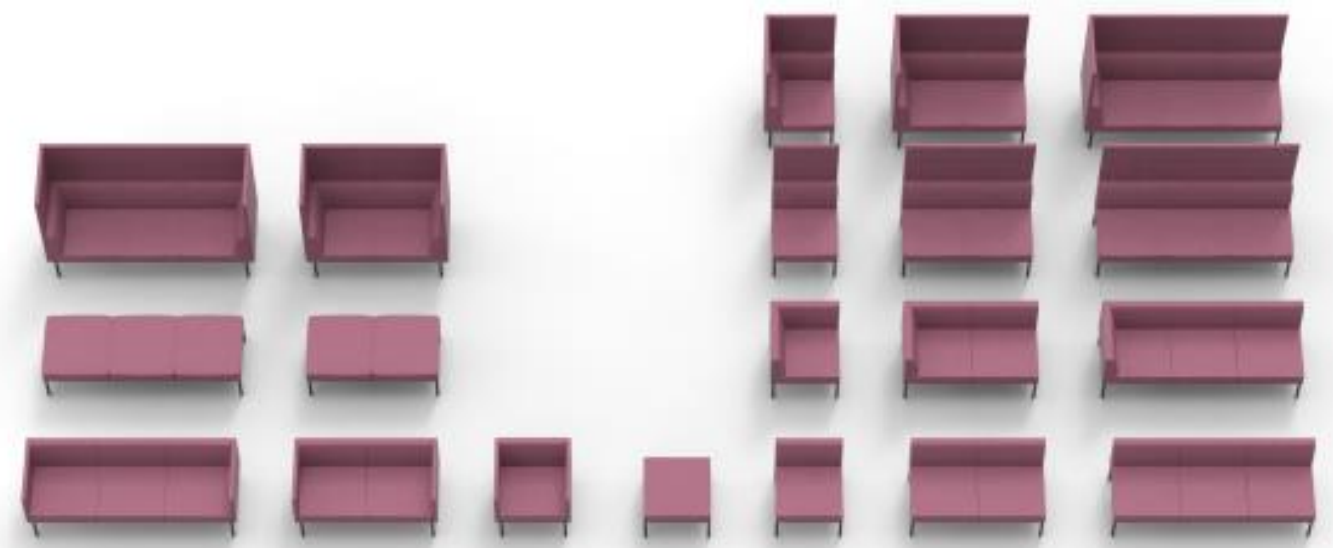

Combining the modules with the corner module you can create wonderful and welcoming seating groups.

The product family includes benches, armchairs and 2-seater and 3-seater sofas. The sofa elements are also available with high back and side screens when more privacy desired.

1. Seat
2. Right and left armrest / backrest
3. Backrest middle module
4. Screens

Combi

MODULAR SOFA SYSTEM

Dimensions

Height & Seating Depth

Width & Depth

Combi

EASY CHAIR WITH FOUR LEGS

Design ISKU Team

The Combi 1-seater armchair is a timeless seat for a waiting room, lobby or guest chair in the office.

The Combi series, as the name implies, can be used to create a numerous of different combinations. Combi's airy and lightweight appearance allows it to be used extensively in a variety of public spaces. The product is available with or without armrests, and also with high back and/or side screens.

Upholstery ISKU standard fabrics

Dimensions

Height	1340 mm
Width	1330 mm
Depth	700 mm
Seating height	440 mm

Combi

SOFA 2-SEATER | HIGH BACK AND SIDE SCREENS

Design ISKU Team

Combi Sofa is a light and versatile product. The seats can be combined into a larger groups to serve in the waiting rooms and lobbies. The Combi series, as the name implies, can be used to create a numerous of different combinations. Combi's airy and lightweight appearance allows it to be used extensively in a variety of public spaces.