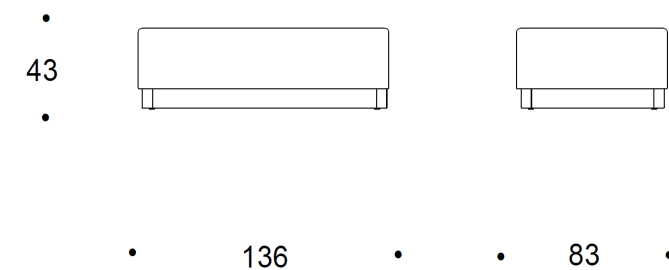

### Dimensions

Dimensions are presented on the ISKU Coco Datasheet.

### Datasheet

The dimensions are in centimeters.

### Dimensions

Width	1520 mm
Depth	1000 mm
Height	950 mm
Seating height	440 mm

### Dimensions

Width	830 mm
Depth	1520 mm
Height	950 mm
Seating height	440 mm