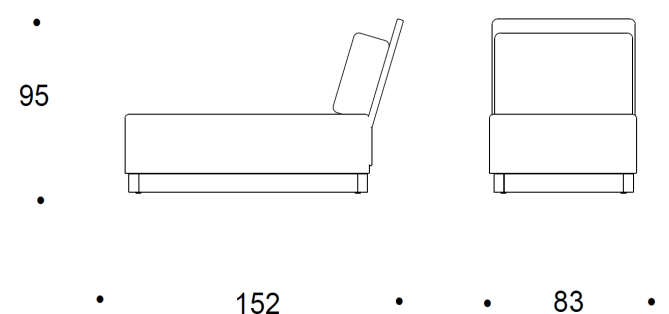

### Dimensions

Dimensions are presented on the ISKU Coco Datasheet.

### Datasheet

The dimensions are in centimeters.

### Dimensions

Width	1520 mm
Depth	1000 mm
Height	950 mm
Seating height	440 mm

### Dimensions

Width	830 mm
Depth	1520 mm
Height	950 mm
Seating height	440 mm