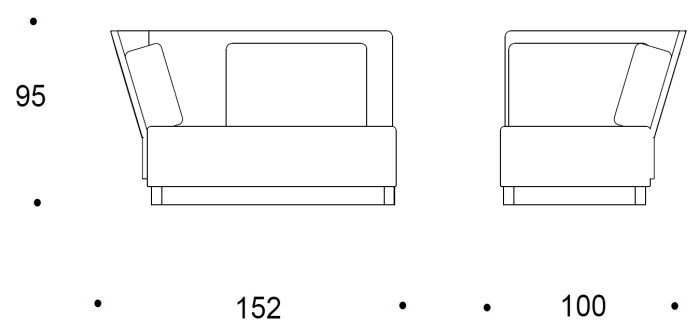

Coco

PRODUCT FAMILY

Datasheet

The dimensions are in centimeters.