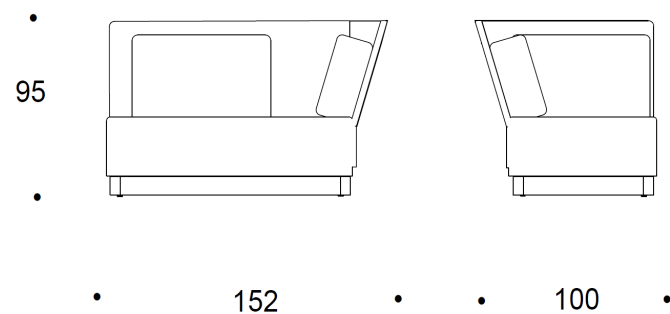

### Dimensions

Dimensions are presented on the ISKU Coco Datasheet.

### Datasheet

The dimensions are in centimeters.

### Dimensions

Width	1520 mm
Depth	1000 mm
Height	950 mm
Seating height	440 mm

### Dimensions

Width	1360 mm
Depth	830 mm
Height	430 mm
Seating height	440 mm